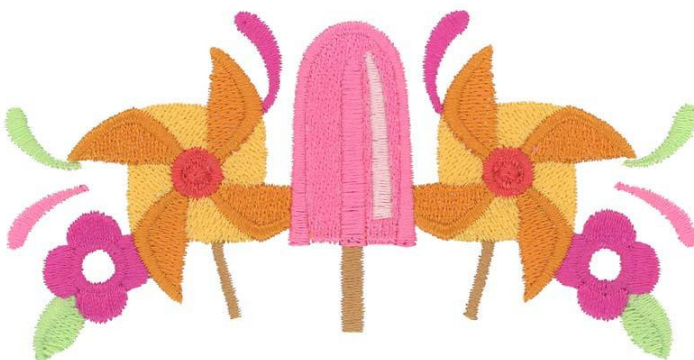

PK10019-01 Summer Applique

Size Inches: Size mm: Stitch Count:

6.83 X 6.18 in. 173.48 X 156.97 mm 27587 St.

	1.Magenta Fabric Placement Stitch.....	0713
	2.Cut Line and Tackdown.....	0713
	3.Yellow Fabric Placement Stitch	0713
	4.Cut Line and Tackdown	0713
	5.Red Fabric Placement Stitch	0713
	6.Cut Line and Tackdown	0713
	7.Tan Fabric Placement Stitch.....	0713
	8.Cut Line and Tackdown	0713
	9.White Fabric Placement Stitch	0713
	10.Cut Line and Tackdown	0713
	11.Cover Stitch and Detail	0713
	12.Sun/ Flower/ Ice Cream Detail.....	0670
	13.Sun/ Flowers.....	0904
	14.Cover Stitch and Detail	2530
	15.Swirls/ Petals.....	2508
	16.Cover Stitch and Detail.....	5740
	17.Cover Stitch and Detail	0832
	18.Cover Stitch and Detail.....	0670
	19.Seeds.....	0134

PK10019-02 Hello | PK10019-02

Size Inches: Size mm: Stitch Count:

1.92 X 4.21 in. 48.77 X 106.93 mm 10351 St.

	1.Letters.....	2508
	2.Letter Outlines.....	5740

PK10019-03 Summer Accent 1

Size Inches: Size mm: Stitch Count:

2.18 X 4.37 in. 55.37 X 111.00 mm 10889 St.

	1.Sticks.....	0832
	2.Leaves and Swirls.....	5740
	3.Flowers and Swirls.....	2508
	4.Pinwheels.....	0713
	5.Pinwheels.....	0904
	6.Swirls and Ice Cream.....	2530
	7.Highlight.....	0670
	8.Pinwheel Centers.....	1730