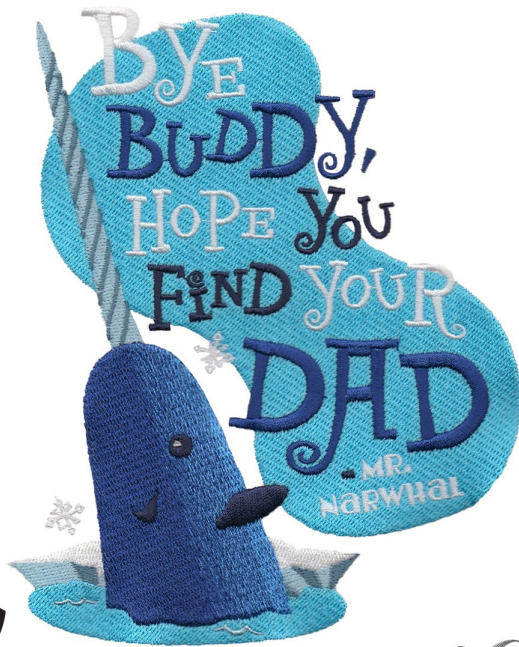

WB SHIELD: © & ™ WBEI. Elf: ™ & © New Line Productions, Inc.

WB10067-04 He's an Angry Elf

Size Inches: Size mm: Stitch Count:

6.94 X 5.15 in. 176.28 X 130.81 mm 28459 St.

	1. Lettering.....	5912
	2. Lettering.....	1720
	3. Lettering Detail.....	5422
	4. Lettering and Snowflakes.....	0010
	5. Feather.....	1720
	6. Hat.....	5510
	7. Lettering and Hat.....	0506

WB SHIELD: © & ™ WBEI. Elf: ™ & © New Line Productions, Inc.

WB10067-05 Bye Buddy | WB10067-05

Size Inches: Size mm: Stitch Count:

6.92 X 5.45 in. 175.77 X 138.43 mm 38230 St.

	1. Background.....	4230
	2. Ice.....	0010
	3. Ice.....	3963
	4. Ice.....	4032
	5. Water.....	4230
	6. Water and Horn.....	3963
	7. Horn Detail.....	4032
	8. Body.....	3815
	9. Body and Shading.....	3544
	10. Eye and Snowflakes.....	0010
	11. Eye and Details.....	3363
	12. Lettering.....	3363
	13. Lettering.....	3544
	14. Lettering.....	0010