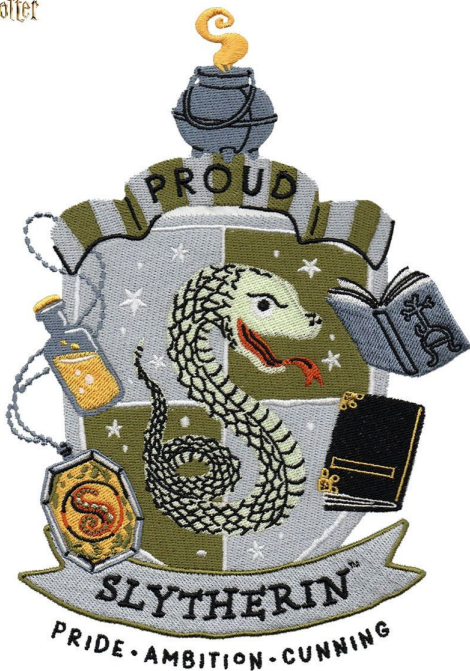

Note: Some designs in this collection may have been created using unique special stitches and/or techniques. To preserve design integrity when rescaling or rotating designs in your software, always rescale or rotate designs using the handles directly on-screen.

OESD | Harry Potter

All characters and elements © & ™ Warner Bros. Entertainment Inc. Publishing Rights © JKR.

WB1003-05 Cute Slytherin Crest

Size Inches: Size mm: Stitch Count:

8.53 X 6.06 in.   216.66 X 153.92 mm   64365 St.

	1.CREST.....	5833
	2.CREST.....	3770
	3.CREST AND STARS.....	0010
	4.SNAKE.....	5650
	5.TONGUE	1312
	6.EYE.....	0010
	7.SNAKE DETAIL.....	0020
	8.RIBBON.....	3770
	9.RIBBON OUTLINE.....	5833
	10.TEXT.....	0020
	11.LOCKET	0506
	12.LOCKET.....	0010
	13.LOCKET AND BOTTLE.....	2674
	14.LOCKET.....	1312
	15.LOCKET.....	5833
	16.LOCKET.....	5650
	17.LOCKET.....	0020
	18.BOTTLE.....	0506
	19.BOTTLE AND BOOK.....	0010
	20.RIBBON.....	5833
	21.RIBBON.....	3770
	22.CAULDRON AND BOOK.....	2674
	23.TEXT AND DETAIL.....	0020
	24.PAGES.....	0781
	25.SMOKE AND BOOK DETAIL.....	0506