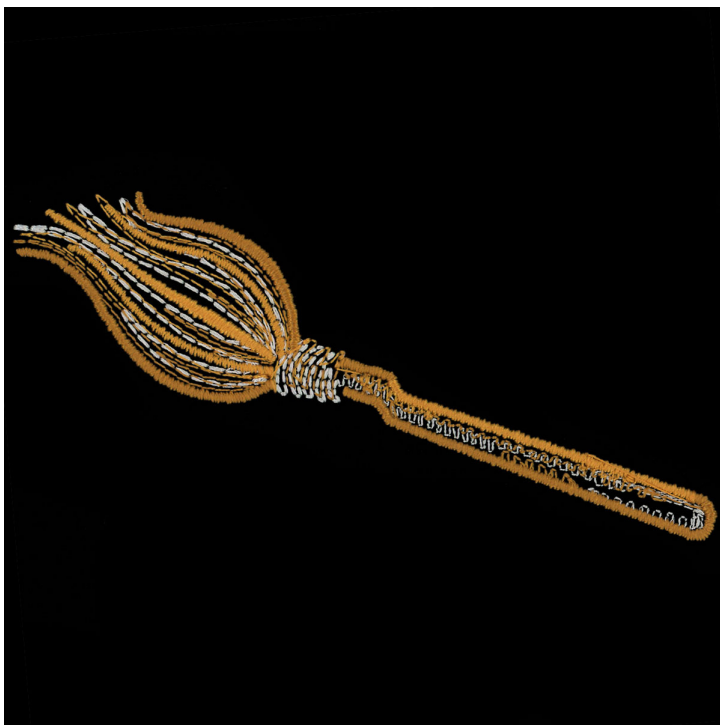

PK50030-10 Wizard School Witch's Bro

Size Inches: Size mm: Stitch Count:
4.36 X 2.17 in.   110.74 X 55.12 mm   4497 St.

	1.Broom	0940
	2.Broom	0904
	3.Broom.....	0015