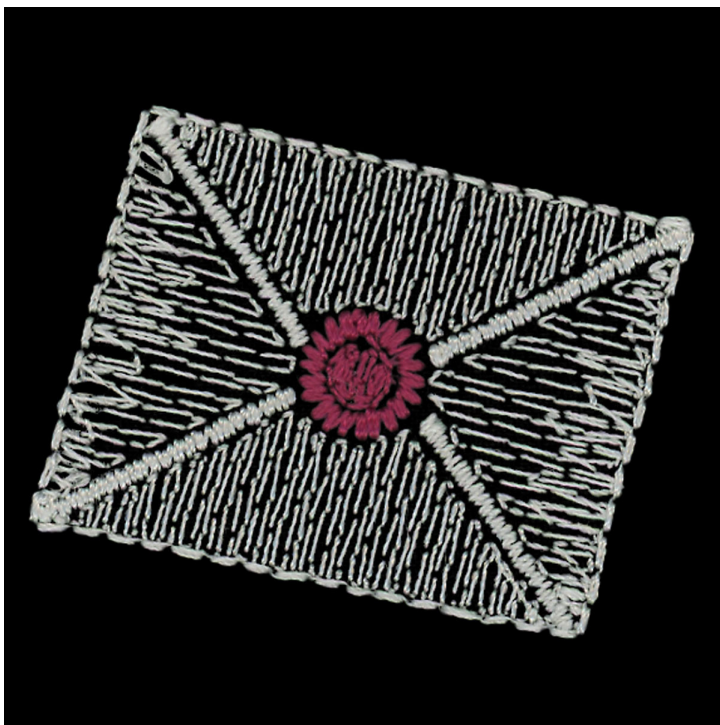

### PK50030-11 Wizard School Birdcage

Size Inches:                      Size mm:                      Stitch Count:

2.66 X 1.81 in.    67.56 X 45.97 mm    6723 St.

- 1. Inside Birdcage.....3274
- 2. Birdcage.....0015