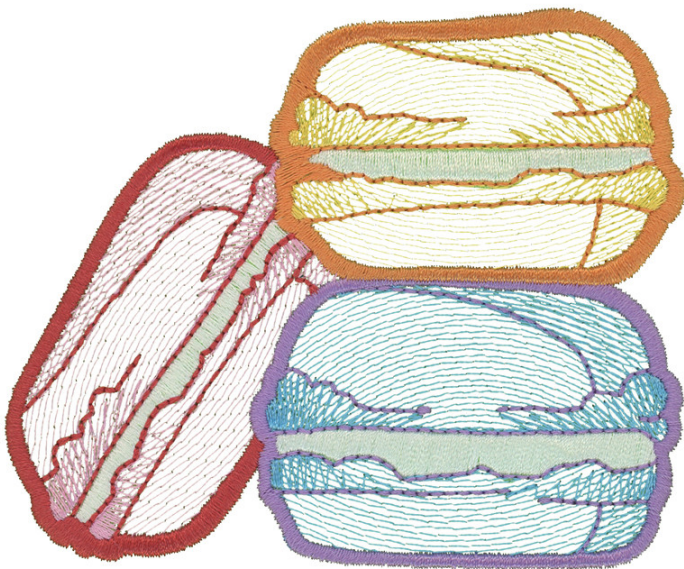

## PK50004-03 Ice Cream Cone | PK50004-

Size Inches:                      Size mm:                      Stitch Count:

6.83 X 2.95 in. 173.48 X 74.93 mm 10382 St.

	1.White Detail.....	0101
	2.Blue Detail.....	3910
	3.Red Detail.....	1725
	4.Brown Detail.....	0853
	5.Chocolate Detail.....	1565

## PK50004-04 Macaroons

Size Inches:                      Size mm:                      Stitch Count:

3.22 X 4.00 in. 81.79 X 101.60 mm 9830 St.

	1.White Detail.....	0101
	2.Yellow Detail.....	0713
	3.Blue Detail.....	3910
	4.Pink Detail.....	2560
	5.Red Detail.....	1725
	6.Purple Detail.....	2830
	7.Orange Detail.....	1010