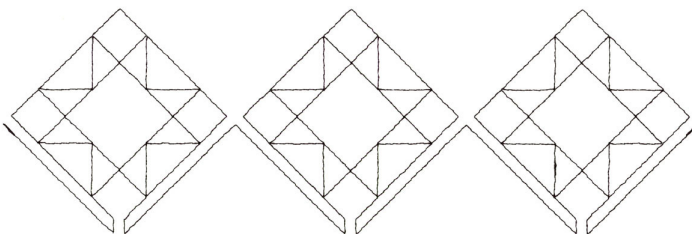

## PK10041-02 Star Block Motif

Size Inches:                      Size mm:                      Stitch Count:

6.95 X 4.99 in. 176.53 X 126.75 mm 1210 St.

■ 1.Single Color Design.....0020

Note: Some designs in this collection may have been created using unique special stitches and/or techniques. To preserve design integrity when rescaling or rotating designs in your software, always rescale or rotate designs using the handles directly on-screen.

## PK10041-03 Star Block Pantograph

Size Inches:                      Size mm:                      Stitch Count:

6.90 X 4.81 in. 175.26 X 122.17 mm 846 St.

■ 1.Single Color Design.....0020

---

## PK10041-04 Star Block Border

Size Inches:                      Size mm:                      Stitch Count:

7.00 X 2.28 in. 177.80 X 57.91 mm 872 St.

■ 1.Single Color Design.....0020

Note: Some designs in this collection may have been created using unique special stitches and/or techniques. To preserve design integrity when rescaling or rotating designs in your software, always rescale or rotate designs using the handles directly on-screen.

## PK10041-05 Star Block Corner

Size Inches:                      Size mm:                      Stitch Count:

4.69 X 4.69 in. 119.13 X 119.13 mm 865 St.

■ 1. Single Color Design.....0020