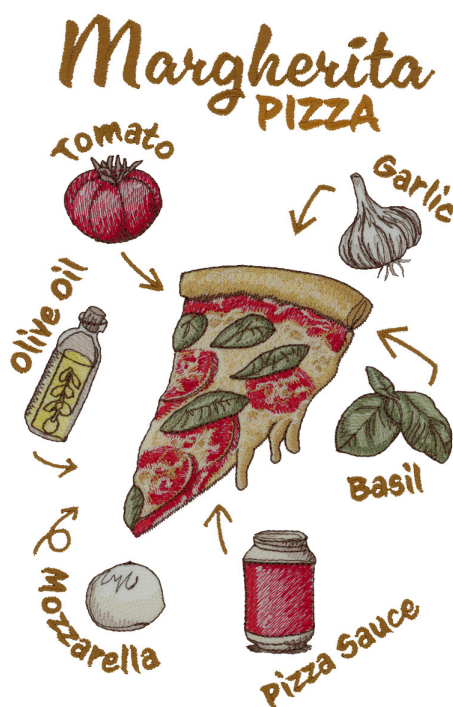

PK10035-01 Chicken Noodle Soup

Size Inches: Size mm: Stitch Count:

8.61 X 5.60 in. 218.69 X 142.24 mm 40182 St.

	1. Broth.....	0546
	2. Broth.....	0221
	3. Broth.....	0453
	4. Chicken and Noodles.....	0781
	5. Chicken/ Bag/ Bowl.....	0874
	6. Veggies.....	5743
	7. Bowl Shading.....	0152
	8. Noodles.....	0670
	9. Bowl Detail.....	1375
	10. Carrot.....	1114
	11. Ingredients Detail.....	0010
	12. Veggie Detail.....	6141
	13. Veggie Detail.....	5610
	14. Veggie Detail.....	5633
	15. Parsley.....	5743
	16. Leg.....	0941
	17. Butter and Noodle Detail.....	0640
	18. Design Detail.....	1375
	19. Lettering.....	0922
	20. Lettering.....	0941
	21. Lettering and Arrows.....	0941

Note: Some designs in this collection may have been created using unique special stitches and/or techniques. To preserve design integrity when rescaling or rotating designs in your software, always rescale or rotate designs using the handles directly on-screen.

PK10035-02 Chocolate Chip Cookies

Size Inches: Size mm: Stitch Count:

8.55 X 5.50 in. 217.17 X 139.70 mm 29846 St.

■	1.Cookies.....	0842
■	2.Chocolate.....	0853
■	3.Chocolate Detail and Chips.....	1055
■	4.Cookie Detail.....	1375
□	5.Ingredients Detail.....	0010
■	6.Butter Shading.....	0640
■	7.Ingredients Shading.....	0781
■	8.Sugars Detail.....	0941
■	9.Flour and Milk Detail.....	0874
■	10.Ingredients Detail.....	1375
■	11.Lettering.....	0922
■	12.Lettering.....	0941
■	13.Lettering and Arrows.....	0941

PK10035-03 Margherita Pizza

Size Inches: Size mm: Stitch Count:

8.43 X 5.43 in. 214.12 X 137.92 mm 34339 St.

■	1.Tomato and Sauces.....	1906
■	2.Tomato and Sauce Detail.....	1805
■	3.Slice Detail.....	0731
■	4.Slice Detail.....	0842
■	5.Cheese.....	0660
■	6.Basil.....	0453
■	7.Basil Detail.....	5743
□	8.Ingredients Detail.....	0010
■	9.Ingredients Detail.....	0781
■	10.Ingredients Detail.....	0874
■	11.Olive Oil.....	0221
■	12.Ingredients Detail.....	1375
■	13.Lettering.....	0922
■	14.Lettering.....	0941
■	15.Lettering and Arrows.....	0941