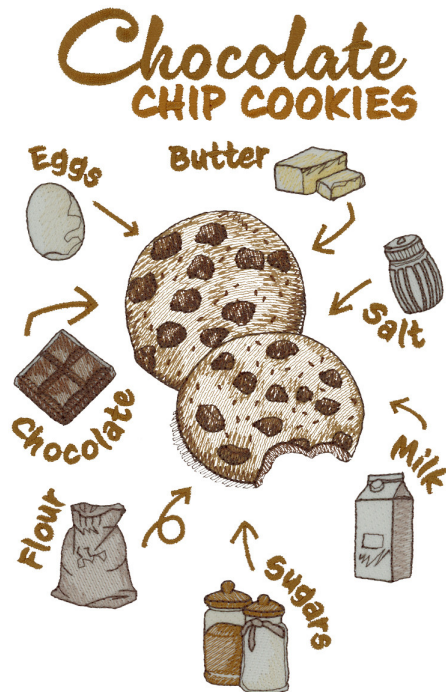

Note: Some designs in this collection may have been created using unique special stitches and/or techniques. To preserve design integrity when rescaling or rotating designs in your software, always rescale or rotate designs using the handles directly on-screen.

PK10035-02 Chocolate Chip Cookies

Size Inches: Size mm: Stitch Count:

8.55 X 5.50 in. 217.17 X 139.70 mm 29846 St.

■	1.Cookies.....	0842
■	2.Chocolate.....	0853
■	3.Chocolate Detail and Chips.....	1055
■	4.Cookie Detail.....	1375
□	5.Ingredients Detail.....	0010
■	6.Butter Shading.....	0640
■	7.Ingredients Shading.....	0781
■	8.Sugars Detail.....	0941
■	9.Flour and Milk Detail.....	0874
■	10.Ingredients Detail.....	1375
■	11.Lettering.....	0922
■	12.Lettering.....	0941
■	13.Lettering and Arrows.....	0941