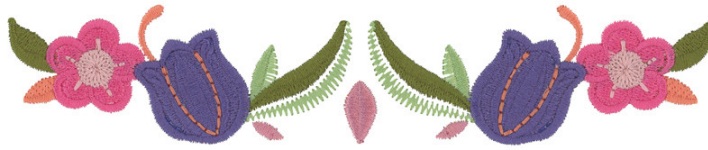

Note: Some designs in this collection may have been created using unique special stitches and/or techniques. To preserve design integrity when rescaling or rotating designs in your software, always rescale or rotate designs using the handles directly on-screen.

PK10007-06 Spring Border | pk10007-0

Size Inches: Size mm: Stitch Count:

7.06 X 1.39 in. 179.32 X 35.31 mm 13092 St.

	1.Light Green Detail.....	5822
	2.Green Detail.....	5933
	3.Melon Swirls and Leaves Detail.....	1430
	4.Mauve Detail.....	2153
	5.Pink Detail.....	2520
	6.Purple Detail.....	3211
	7.Melon Linework Detail.....	1430
	8.Light Pink Detail.....	1755