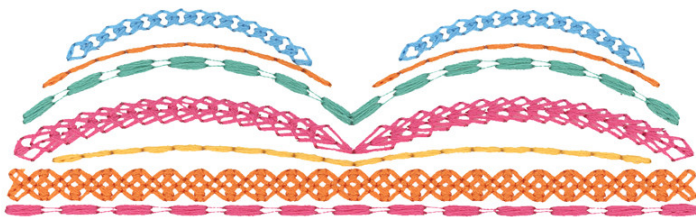

## PK10005-03 Handstitched Heart 3

Size Inches:                      Size mm:                      Stitch Count:

5.72 X 3.90 in. 145.29 X 99.06 mm 7860 St.

	1. Yellow Detail.....	0713
	2. Orange Detail.....	1200
	3. Pink Detail.....	2520
	4. Purple Detail.....	2723

## PK10005-04 Handstitched Heart 4

Size Inches:                      Size mm:                      Stitch Count:

4.11 X 4.49 in. 104.39 X 114.05 mm 6671 St.

	1. Blue Detail.....	3920
	2. Teal Detail.....	5115
	3. Orange Detail.....	1200
	4. Pink Detail.....	2520
	5. Yellow Detail.....	0713