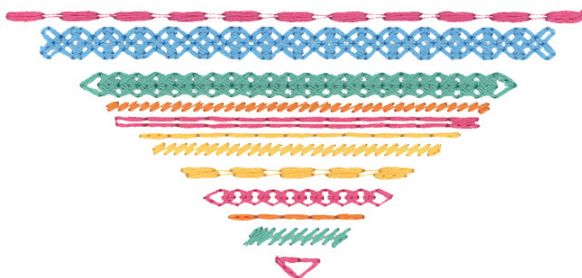

## PK10005-03 Handstitched Heart 3

Size Inches:                      Size mm:                      Stitch Count:

5.72 X 3.90 in. 145.29 X 99.06 mm 7860 St.

	1. Yellow Detail.....	0713
	2. Orange Detail.....	1200
	3. Pink Detail.....	2520
	4. Purple Detail.....	2723

## PK10005-04 Handstitched Heart 4

Size Inches:                      Size mm:                      Stitch Count:

4.11 X 4.49 in. 104.39 X 114.05 mm 6671 St.

	1. Blue Detail.....	3920
	2. Teal Detail.....	5115
	3. Orange Detail.....	1200
	4. Pink Detail.....	2520
	5. Yellow Detail.....	0713

## PK10005-05 Handstitched Heart 5

Size Inches:                      Size mm:                      Stitch Count:

3.64 X 4.00 in. 92.46 X 101.60 mm 9278 St.

	1.Light Pink Detail.....	2155
	2.Pink Detail.....	2520
	3.Red Detail.....	1906