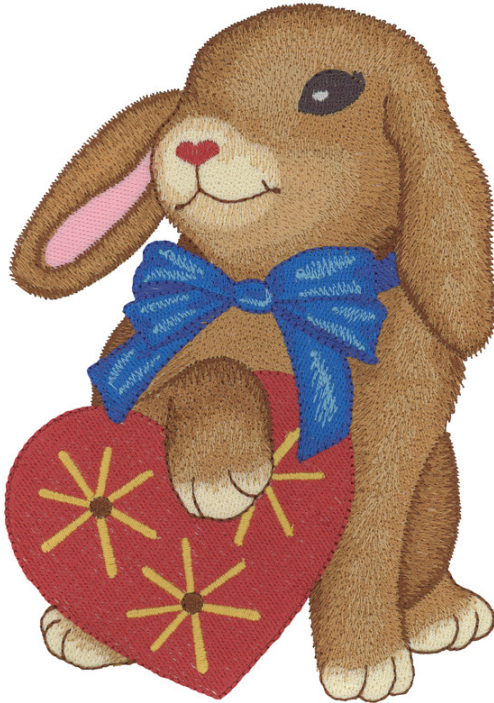

Note: Some designs in this collection may have been created using unique special stitches and/or techniques. To preserve design integrity when rescaling or rotating designs in your software, always rescale or rotate designs using the handles directly on-screen.

PK10002-03 Vintage Bunny

Size Inches: Size mm: Stitch Count:

6.18 X 4.47 in. 156.97 X 113.54 mm 39794 St.

	1.Ear.....	2155
	2.Gold Fur Shading.....	0842
	3.Yellow Fur Shading.....	0660
	4.Tan Fur Shading.....	0851
	5.Brown Fur Shading.....	1032
	6.Heart.....	1725
	7.Flowers.....	0713
	8.Stamens.....	0933
	9.Dark Brown Fur Shading.....	0933
	10.Nose.....	1725
	11.Eye.....	4174
	12.Eye Highlight.....	0101
	13.Bow.....	3900
	14.Dark Blue Bow Shading.....	3522
	15.Light Blue Bow Shading.....	4122