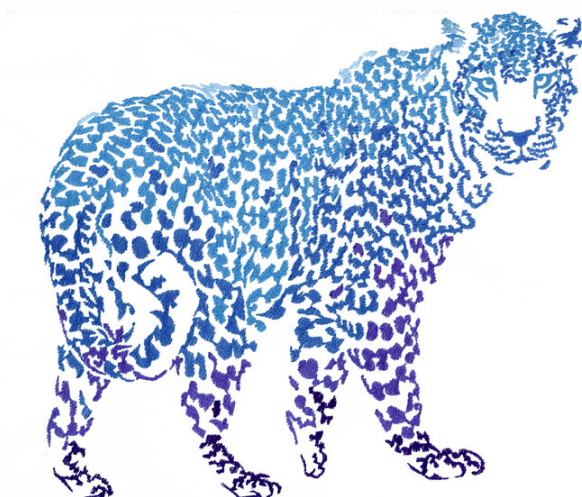

Note: Some designs in this collection may have been created using unique special stitches and/or techniques. To preserve design integrity when rescaling or rotating designs in your software, always rescale or rotate designs using the handles directly on-screen.

90028-02 Mick Jaguar

Size Inches: Size mm: Stitch Count:

9.34 X 7.71 in. 237.24 X 195.83 mm 41790 St.

	1. Medium Blue Detail.....	3830
	2. Light Blue Detail.....	3730
	3. Dark Blue Detail.....	3810
	4. Medium Purple Detail.....	2920
	5. Dark Purple Detail.....	2953