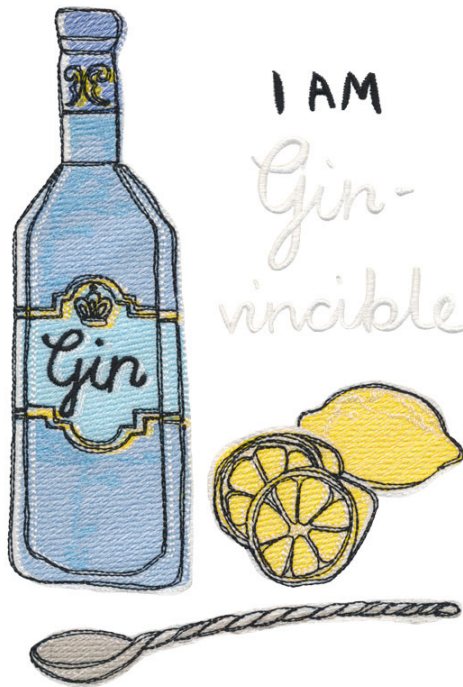

Note: Some designs in this collection may have been created using unique special stitches and/or techniques. To preserve design integrity when rescaling or rotating designs in your software, always rescale or rotate designs using the handles directly on-screen.