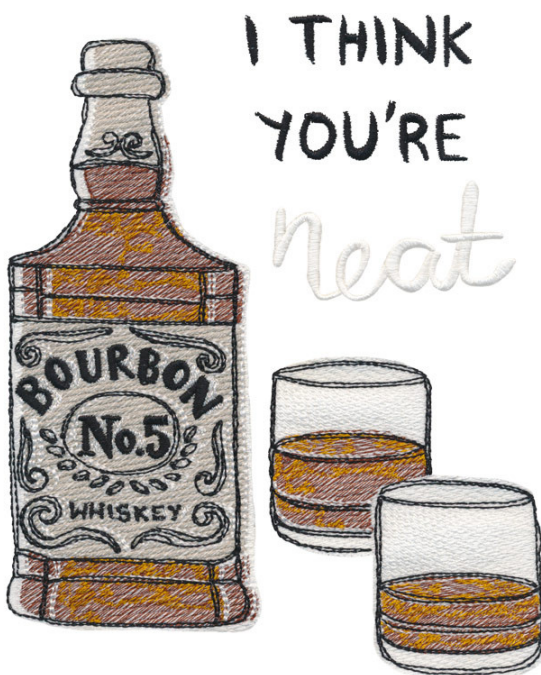

90027-01 Wake Up and Smell The Ros

Size Inches: Size mm: Stitch Count:

8.24 X 5.75 in. 209.30 X 146.05 mm 40006 St.

	1. White Background Shading.....	0010
	2. Flower.....	0713
	3. Stem and Leaves.....	5531
	4. Light Pink Shading.....	1755
	5. Red Shading.....	1921
	6. Dark Pink Shading.....	2153
	7. White Linework.....	0010
	8. Black Outlines.....	0020
	9. Black Lettering.....	0020
	10. White Lettering.....	0010

90027-02 I Think You're Neat

Size Inches: Size mm: Stitch Count:

7.05 X 5.77 in. 179.07 X 146.56 mm 39094 St.

	1. White Background Shading.....	0010
	2. Brown Shading.....	1344
	3. Light Gold Shading.....	0824
	4. Tan Shading.....	0873
	5. White Linework.....	0010
	6. White Lettering.....	0010
	7. Black Bottle Detail.....	0020
	8. Black Lettering.....	0020