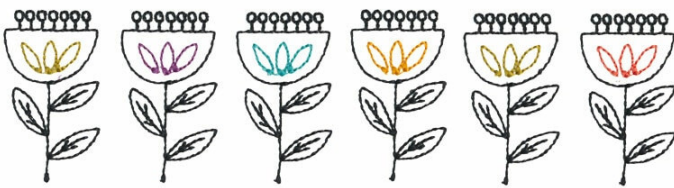

Note: Some designs in this collection may have been created using unique special stitches and/or techniques. To preserve design integrity when rescaling or rotating designs in your software, always rescale or rotate designs using the handles directly on-screen.

90018-09 Kitschy Kitchen Border 2

Size Inches: Size mm: Stitch Count:

6.30 X 1.62 in. 160.02 X 41.15 mm 5525 St.

	1.Black Detail.....	0020
	2.Orange Detail.....	0904
	3.Teal Detail.....	4620
	4.Purple Detail.....	2600
	5.Gold Detail.....	0442
	6.Red Detail.....	1600