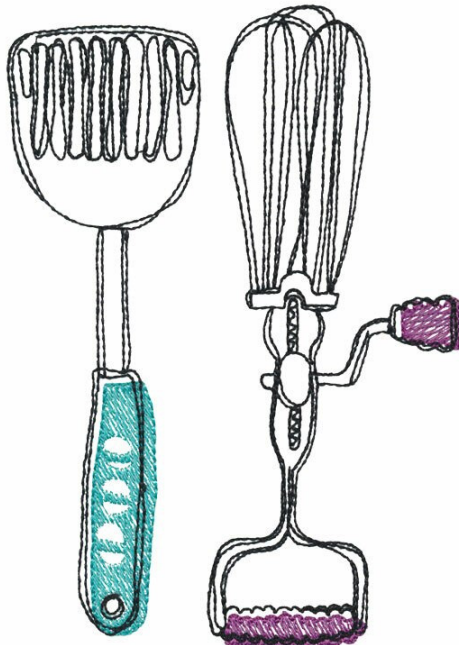

Note: Some designs in this collection may have been created using unique special stitches and/or techniques. To preserve design integrity when rescaling or rotating designs in your software, always rescale or rotate designs using the handles directly on-screen.

90018-03 Kitschy Kitchen Utensils

Size Inches: Size mm: Stitch Count:

5.66 X 3.95 in. 143.76 X 100.33 mm 8988 St.

	1. Teal Detail.....	4620
	2. Purple Detail.....	2600
	3. Black Detail.....	0020