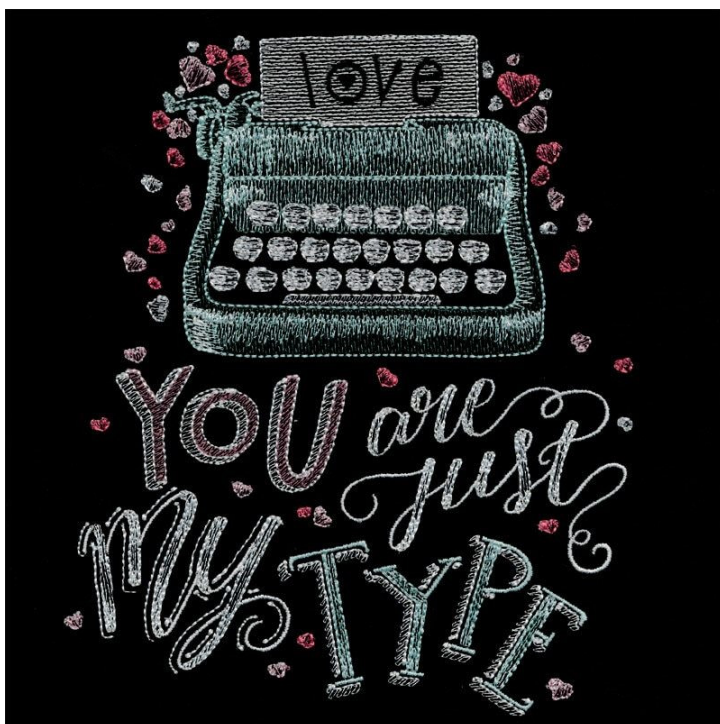

90016-08S Love Type

Size Inches: Size mm: Stitch Count:
6.02 X 4.76 in.   152.91 X 120.90 mm   25034 St.