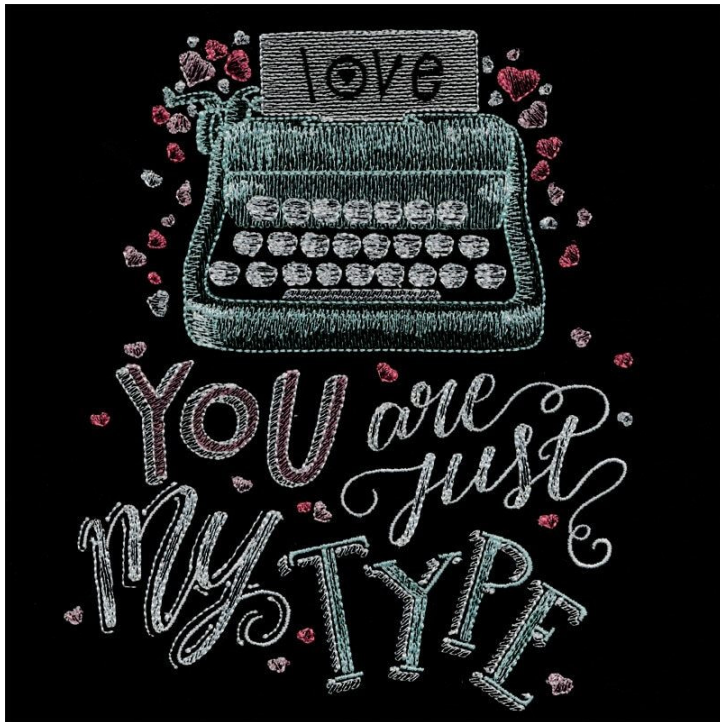

Note: Some designs in this collection may have been created using unique special stitches and/or techniques. To preserve design integrity when rescaling or rotating designs in your software, always rescale or rotate designs using the handles directly on-screen.

90016-08M Love Type

Size Inches: Size mm: Stitch Count:
7.29 X 5.76 in.   185.17 X 146.30 mm   31379 St.

	1. Pink Lettering.....	2241
	2. Green Lettering Shading.....	5233
	3. Light Green Lettering.....	5050
	4. White Lettering.....	0015
	5. Typewriter.....	5233
	6. Typewriter Highlights.....	5050
	7. Keys.....	4073
	8. Paper & White Highlights.....	0015
	9. Black Lettering.....	0020
	10. Red Hearts.....	1912
	11. Red Heart Highlights.....	1753
	12. Pink Hearts.....	2241
	13. Pink Heart Highlights.....	2250
	14. Gray Heart Shading.....	4073
	15. White Hearts.....	0015