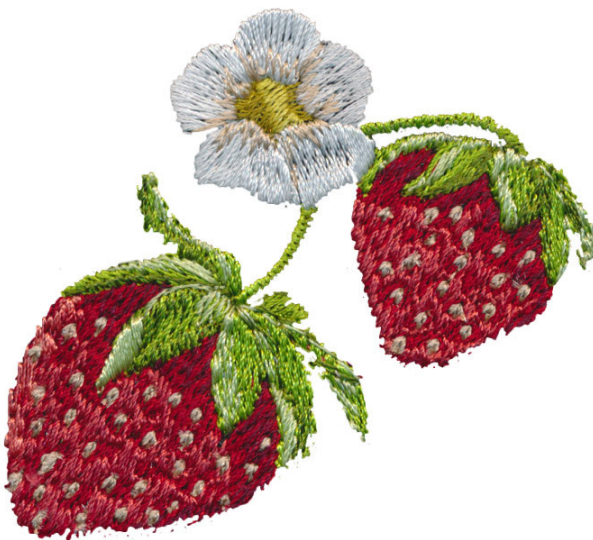

82036-08 Strawberries 1

Size Inches: Size mm: Stitch Count:
3.65 X 2.90 in. 92.71 X 73.66 mm 13191 St.

	1.White Shading.....	0010
	2.Pink Shading.....	2155
	3.Strawberries.....	1902
	4.Dark Red Shading.....	2115
	5.Medium Red Shading.....	1725
	6.Light Red Shading.....	1521
	7.Seeds.....	1161
	8.Medium Green Shading.....	5912
	9.Dark Green Shading.....	5933
	10.Light Green Shading.....	6141

82036-09 Strawberries 2 | 82036-09

Size Inches: Size mm: Stitch Count:
2.21 X 2.45 in. 56.13 X 62.23 mm 7327 St.

	1.Strawberries.....	1902
	2.Dark Red Shading.....	2115
	3.Medium Red Shading.....	1725
	4.Light Red Shading.....	1521
	5.Seeds.....	1161
	6.Medium Green Shading.....	5912
	7.Dark Green Shading.....	5933
	8.Light Green Shading.....	6141
	9.Dark Gold Shading.....	0442
	10.Light Gold Shading.....	0221
	11.White Petals.....	0010
	12.Tan Flower Shading.....	1161