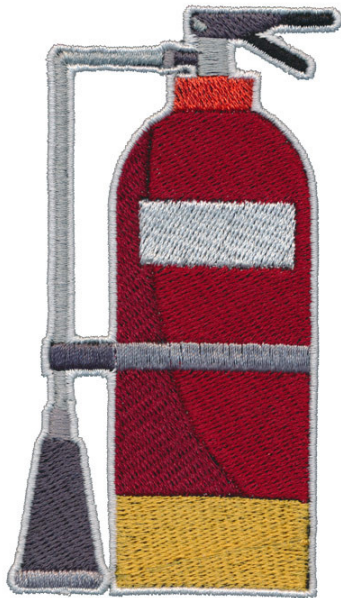

Note: Some designs in this collection may have been created using unique special stitches and/or techniques. To preserve design integrity when rescaling or rotating designs in your software, always rescale or rotate designs using the handles directly on-screen.

82034-13 Fire Extinguisher | 82034

Size Inches: Size mm: Stitch Count:

4.36 X 2.47 in. 110.74 X 62.74 mm 13523 St.

	1. Dark Red Detail.....	2123
	2. Red Detail.....	1913
	3. White Label.....	0015
	4. Light Red Detail.....	1701
	5. Yellow Detail.....	0811
	6. Handle.....	0020
	7. Dark Grey Detail.....	0132
	8. Light Grey Detail.....	0142
	9. Grey Detail.....	0108
	10. White Detail.....	0015