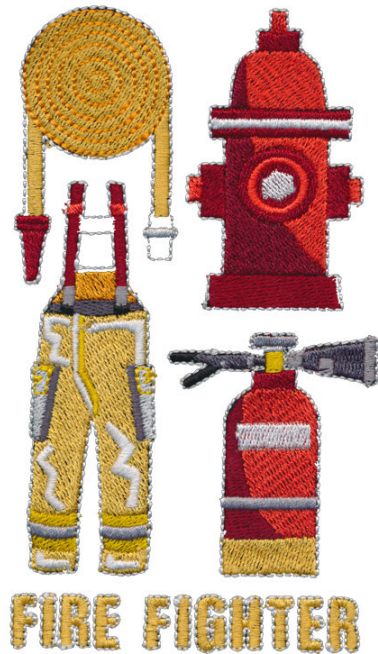

Note: Some designs in this collection may have been created using unique special stitches and/or techniques. To preserve design integrity when rescaling or rotating designs in your software, always rescale or rotate designs using the handles directly on-screen.

82034-09 Fire Fighter Equipment

Size Inches: Size mm: Stitch Count:

5.67 X 3.21 in. 144.02 X 81.53 mm 24626 St.

	1.Fire Hose.....	0811
	2.Orange Detail.....	1200
	3.Black Detail.....	0020
	4.Yellow Detail.....	0811
	5.Dark Red Detail.....	2123
	6.Red Detail.....	1913
	7.Light Red Detail.....	1701
	8.White Detail.....	0015
	9.Dark Grey Detail.....	0132
	10.Black Detail.....	0020
	11.Light Grey Detail.....	3971
	12.Bright Yellow Detail.....	0504
	13.Grey Detail.....	0108
	14.White Outlines.....	0015
	15.Lettering.....	0811
	16.Lettering Outlines.....	0015