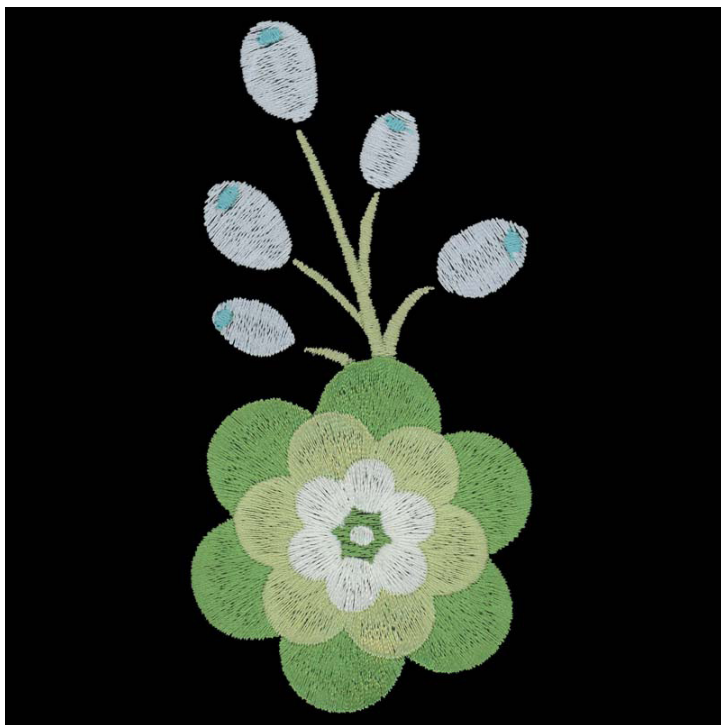

80359-16 Floral Spray 06

Size Inches: Size mm: Stitch Count:
4.23 X 2.13 in. 107.44 X 54.10 mm 6804 St.

	1. Buds.....	3963
	2. Bud Detail.....	4220
	3. Stem.....	6051
	4. Petals.....	5531
	5. Petals.....	6051
	6. Petals and Stamen.....	0101