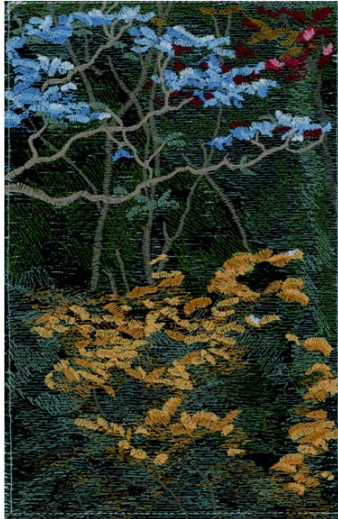

Note: Some designs in this collection may have been created using unique special stitches and/or techniques. To preserve design integrity when rescaling or rotating designs in your software, always rescale or rotate designs using the handles directly on-screen.

80355-09 Tile 9 | 80355-09

Size Inches: Size mm: Stitch Count:

6.89 X 4.72 in. 175.01 X 119.89 mm 53251 St.

	1. Background.....	5374
	2. Background Tree.....	5664
	3. Background Tree.....	5643
	4. Branches.....	0776
	5. Leaves.....	5552
	6. Branches and Background.....	1874
	7. Leaves.....	1032
	8. Leaves.....	2224
	9. Leaves.....	1921
	10. Leaves.....	1010
	11. Leaf Highlights.....	1840
	12. Branches.....	1061
	13. Leaves.....	3641
	14. Leaf Highlights.....	3840
	15. Leaves.....	1030
	16. Leaf Highlights	0010
	17. Seam.....	5643