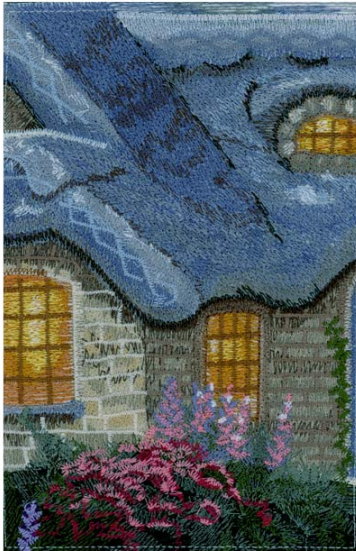

Note: Some designs in this collection may have been created using unique special stitches and/or techniques. To preserve design integrity when rescaling or rotating designs in your software, always rescale or rotate designs using the handles directly on-screen.

80355-12 Tile 12 | 80355-12

Size Inches: Size mm: Stitch Count:

6.89 X 4.78 in. 175.01 X 121.41 mm 64219 St.

	1.Sky/Roof and Door.....	3953
	2.Roof.....	3274
	3.Windows.....	1032
	4.Window Light.....	1010
	5.Cottage Walls.....	0861
	6.Wall Shading.....	0862
	7.Wall Highlights	0851
	8.Roof and Window.....	0131
	9.Pewter.....	1874
	10.Roof.....	3853
	11.Roof Highlights.....	3750
	12.Window Light.....	0821
	13.Window Light.....	0230
	14.Wall Mortar and Shading.....	0763
	15.Wall Mortar and Highlights.....	0870
	16.Windows.....	1154
	17.Leaves and Shading.....	5374
	18.Leaves and Sky.....	5664
	19.Leaves.....	5643
	20.Leaves.....	5552
	21.Flowers.....	3241
	22.Flowers.....	1921
	23.Corsage.....	1840
	24.Roof.....	3852
	25.Cottage and Flowers Highlights.....	0010
	26.Flowers.....	2702
	27.Flowers.....	3030
	28.Seam.....	0862