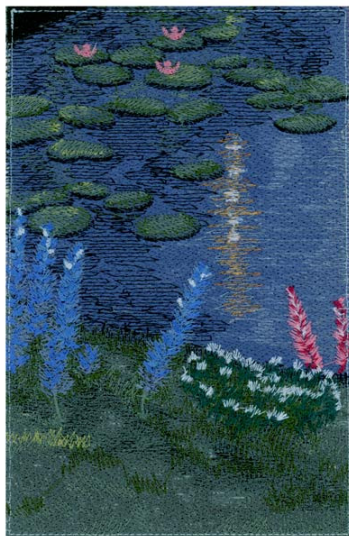

## 80355-28 Tile 28 | 80355-28

Size Inches:                      Size mm:                      Stitch Count:  
6.74 X 4.59 in. 171.20 X 116.59 mm 54281 St.

	1. Pond.....	3953
	2. Pond Highlights.....	3852
	3. Grass and Shading.....	5374
	4. Pond Highlights .....	1010
	5. Pond Highlights .....	1030
	6. Grass and Lilly Pads.....	5664
	7. Grass and Shading.....	5643
	8. Highlights.....	0352
	9. Grass and Lilly Pads.....	5552
	10. Flowers.....	3853
	11. Flowers.....	3713
	12. Flowers.....	3641
	13. Flowers.....	1840
	14. Flowers.....	1921
	15. Flower Stems.....	5005
	16. Flowers and Highlights.....	0010
	17. Pond Highlights.....	7031
	18. Seam.....	5005