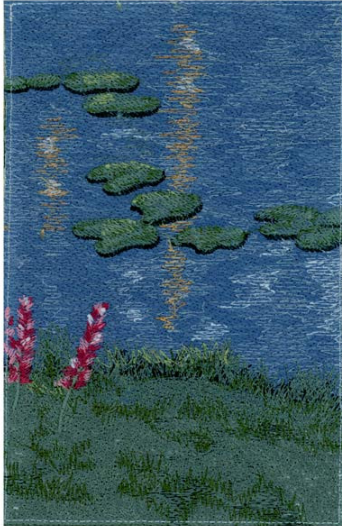

Note: Some designs in this collection may have been created using unique special stitches and/or techniques. To preserve design integrity when rescaling or rotating designs in your software, always rescale or rotate designs using the handles directly on-screen.

80355-29 Tile 29 | 80355-29

Size Inches: Size mm: Stitch Count:

6.76 X 4.58 in. 171.70 X 116.33 mm 43597 St.

■	1. Pond.....	3953
■	2. Pond Highlights.....	3852
■	3. Pond Highlights.....	0131
■	4. Pond Highlights.....	1010
■	5. Pond Highlights.....	1030
■	6. Pond Highlights.....	7031
■	7. Grass and Shading.....	5374
■	8. Grass and Highlights.....	5664
■	9. Grass and Shading.....	5643
■	10. Grass Highlights.....	0352
■	11. Grass and Stems.....	5552
■	12. Flowers.....	1840
■	13. Flowers.....	1921
□	14. Highlights.....	0010
■	15. Seam.....	5552