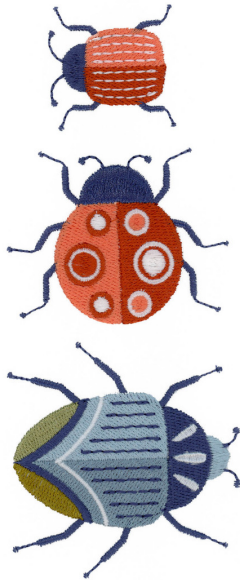

## 80341-12 Leaf 2 | 80341-12

Size Inches:                      Size mm:                      Stitch Count:  
0.85 X 2.67 in.    21.59 X 67.82 mm    1248 St.

- 1.Single Color Design.....4332

Note: Some designs in this collection may have been created using unique special stitches and/or techniques. To preserve design integrity when rescaling or rotating designs in your software, always rescale or rotate designs using the handles directly on-screen.

## 80341-13 Beetles Border

Size Inches:                      Size mm:                      Stitch Count:

6.39 X 2.64 in. 162.31 X 67.06 mm 13241 St.

	1. Dark Blue Legs and Antenna.....	3654
	2. Dark Green Detail.....	6133
	3. Light Green Detail.....	0453
	4. Light Teal Detail.....	4152
	5. Medium Teal Detail.....	4332
	6. Dark Blue Shell Detail.....	3654
	7. Light Orange Detail.....	1430
	8. Dark Orange Detail.....	1311
	9. White Detail.....	0010

## 80341-14 Leaf Beetle Border

Size Inches:                      Size mm:                      Stitch Count:

6.51 X 1.25 in. 165.35 X 31.75 mm 8095 St.

	1. Dark Blue Detail.....	3654
	2. Light Orange Detail.....	1430
	3. Dark Orange Detail.....	1311
	4. White Detail.....	0010