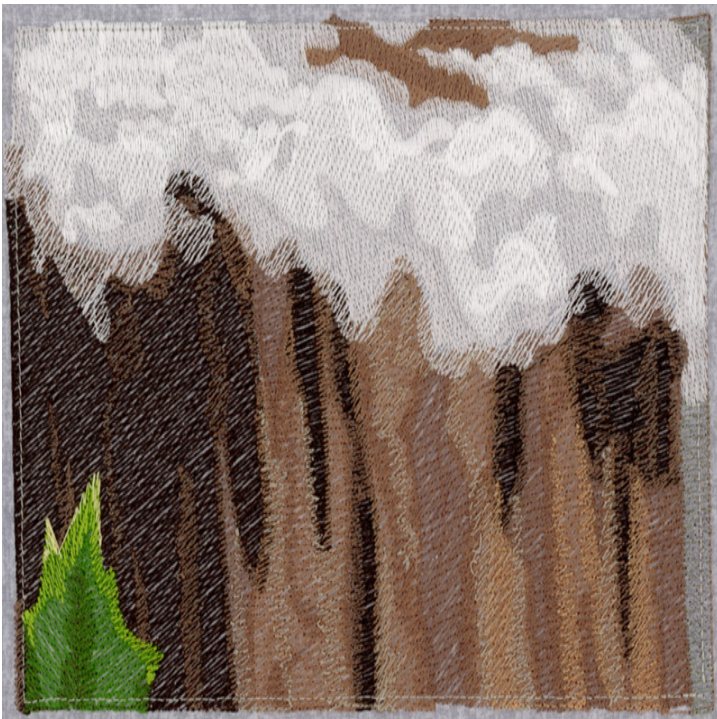

80338-14 Tile 14 | 80338-14

Size Inches: 6.73 X 4.47 in. Size mm: 170.94 X 113.54 mm Stitch Count: 37927 St.

	1.Gray Green Background.....	5552
	2.Medium Gray Background Shading.....	0131
	3.Dark Brown Post Shading.....	0576
	4.Medium Tan Post Shading.....	0763
	5.Dark Gray Post Shading.....	0128
	6.Tan Post Shading.....	0934
	7.Light Tan Post Shading.....	0873
	8.Leaf.....	5633
	9.Medium Green Leaf Shading.....	5643
	10.Light Green Leaf Shading.....	5912
	11.Yellow Leaf Shading.....	0520
	12.Off White Snow Shading.....	0184
	13.White Snow Shading.....	0015
	14.Seam.....	0020