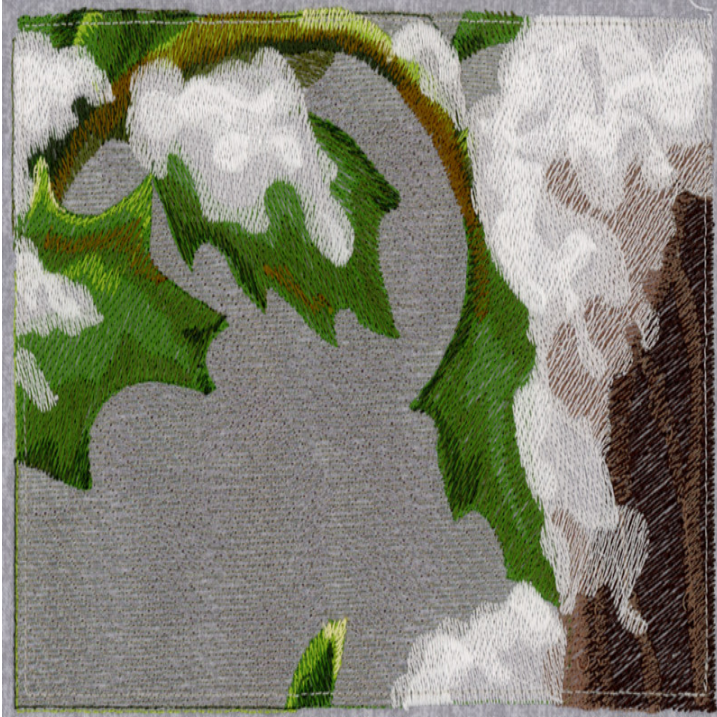

Note: Some designs in this collection may have been created using unique special stitches and/or techniques. To preserve design integrity when rescaling or rotating designs in your software, always rescale or rotate designs using the handles directly on-screen.

80338-13 Tile 13 | 80338-13

Size Inches: 6.71 X 4.48 in. Size mm: 170.43 X 113.79 mm Stitch Count: 35758 St.

	1.Gray Green Background.....	5552
	2.Medium Gray Background Shading.....	0131
	3.Leaves.....	5633
	4.Light Green Leaf Shading.....	5912
	5.Medium Green Leaf Shading.....	5643
	6.Dark Green Leaf Shading.....	5326
	7.Stem and Brown Leaf Shading.....	0345
	8.Yellow Leaf Shading.....	0520
	9.Dark Brown Post Shading.....	0576
	10.Dark Gray Post Shading.....	0128
	11.Off White Snow Shading.....	0184
	12.White Snow Shading.....	0015
	13.Seam.....	0020