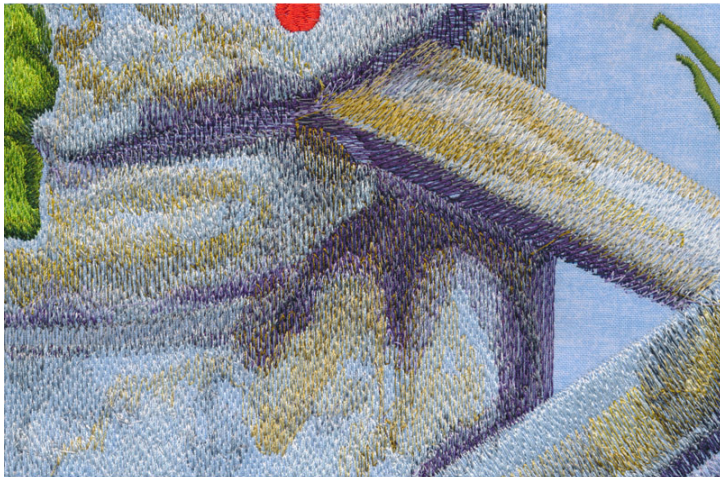

Note: Some designs in this collection may have been created using unique special stitches and/or techniques. To preserve design integrity when rescaling or rotating designs in your software, always rescale or rotate designs using the handles directly on-screen.

80332-22 Tile 22 | 80332-22

Size Inches: Size mm: Stitch Count:

6.79 X 4.57 in. 172.47 X 116.08 mm 34412 St.

	1.Dark Purple Detail.....	2953
	2.Dark Blue Detail.....	3574
	3.Gray Detail.....	4071
	4.Green Detail.....	5912
	5.Medium Green Detail.....	5933
	6.Dark Green Detail.....	5944
	7.Brown Detail.....	0345
	8.Ginger Detail.....	0546
	9.Flax Detail.....	0552
	10.Light Purple Detail.....	3350
	11.Light Green Detail.....	6011
	12.Dark Gray Detail.....	4074
	13.Medium Gray Detail.....	4073
	14.Violet Detail.....	3130
	15.Saturn Gray Detail.....	0182
	16.Eggshell Detail.....	0101
	17.Daffodil Highlights.....	0520
	18.Red Berry Detail.....	1701
	19.Seam.....	0020