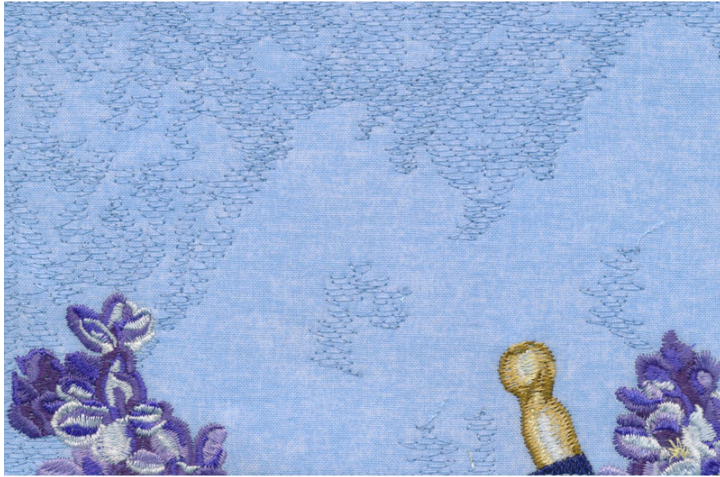

Note: Some designs in this collection may have been created using unique special stitches and/or techniques. To preserve design integrity when rescaling or rotating designs in your software, always rescale or rotate designs using the handles directly on-screen.

80332-09 Tile 9 | 80332-09

Size Inches: Size mm: Stitch Count:

6.70 X 4.47 in. 170.18 X 113.54 mm 11770 St.

	1. Blue Detail.....	3762
	2. Dark Purple Detail.....	2953
	3. Violet Detail.....	3130
	4. Purple Detail.....	3211
	5. Blueberry Detail.....	3210
	6. Gray Detail.....	4071
	7. Flax Detail.....	0552
	8. Daffodil Detail.....	0520
	9. Brown Detail.....	0345
	10. Eggshell Detail.....	0101
	11. Dark Blue Detail.....	3323
	12. Seam.....	3762