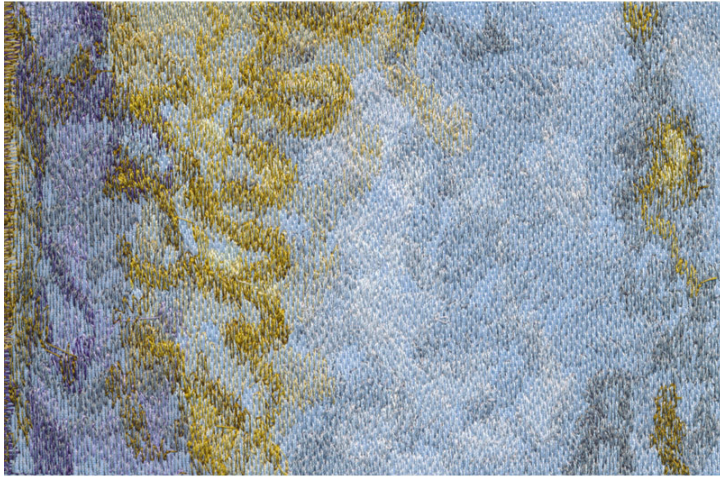

Note: Some designs in this collection may have been created using unique special stitches and/or techniques. To preserve design integrity when rescaling or rotating designs in your software, always rescale or rotate designs using the handles directly on-screen.

80332-15 Tile 15 | 80332-15

Size Inches: Size mm: Stitch Count:

6.68 X 4.53 in. 169.67 X 115.06 mm 29627 St.

	1. Dark Purple Detail.....	2953
	2. Gray Detail.....	4071
	3. Flax Detail.....	0552
	4. Light Purple Detail.....	3350
	5. Dark Gray Detail.....	4074
	6. Medium Gray Detail.....	4073
	7. Violet Detail.....	3130
	8. Eggshell Detail.....	0101
	9. Brown Detail.....	0345
	10. Ginger Detail.....	0546
	11. Saturn Gray Detail.....	0182
	12. Daffodil Detail.....	0520
	13. Seam.....	0020