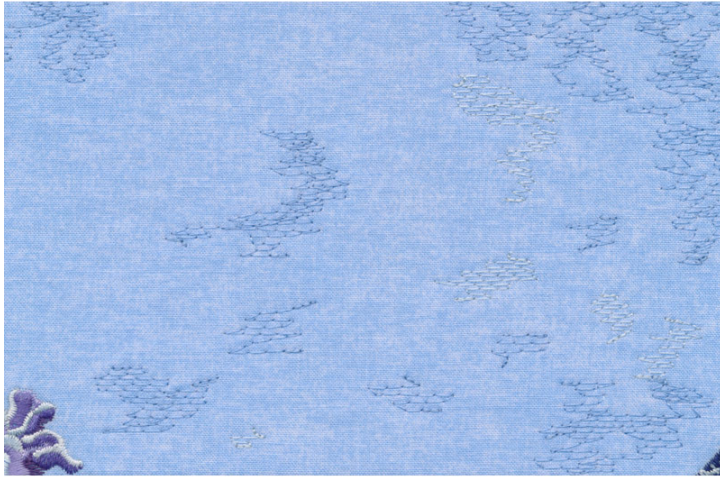

Note: Some designs in this collection may have been created using unique special stitches and/or techniques. To preserve design integrity when rescaling or rotating designs in your software, always rescale or rotate designs using the handles directly on-screen.

80332-17 Tile 17 | 80332-17

Size Inches: Size mm: Stitch Count:

6.74 X 4.46 in. 171.20 X 113.28 mm 3107 St.

	1. Blue Detail.....	3762
	2. Dark Purple Detail.....	2953
	3. Violet Detail.....	3130
	4. Purple Detail.....	3211
	5. Blue Detail.....	3323
	6. Gray Detail.....	4071
	7. Eggshell Detail.....	0101
	8. Seam.....	0020