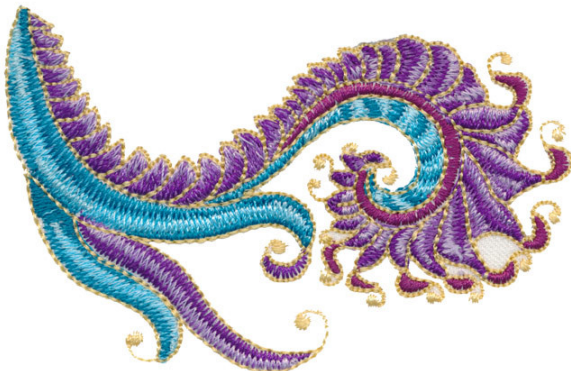

## 80331-13 Believe in Unicorns Paisl

Size Inches:                      Size mm:                      Stitch Count:

2.41 X 3.22 in.    61.21 X 81.79 mm    9561 St.

|   |                               |      |
|---|-------------------------------|------|
|  | 1. Medium Purple Detail.....  | 2910 |
|  | 2. Dark Purple Detail.....    | 2900 |
|  | 3. Light Purple Detail.....   | 2830 |
|  | 4. Frosted Orchid Detail..... | 2732 |
|  | 5. Dark Current Detail.....   | 2711 |
|  | 6. Frosted Plum Detail.....   | 2640 |
|  | 7. Blue Detail.....           | 4122 |
|  | 8. Dark Teal Detail.....      | 4116 |
|  | 9. Light Blue Detail.....     | 4240 |
|  | 10. Gold Outlines.....        | 0741 |

## 80331-14 Believe in Unicorns Paisl

Size Inches:                      Size mm:                      Stitch Count:

2.50 X 3.96 in.    63.50 X 100.58 mm    11887 St.

|   |                             |      |
|---|-----------------------------|------|
|  | 1. Dark Current Detail..... | 2711 |
|  | 2. Purple Detail.....       | 2910 |
|  | 3. Dark Purple Detail.....  | 2900 |
|  | 4. Lavender Detail.....     | 3040 |
|  | 5. Blue Detail.....         | 4122 |
|  | 6. Dark Teal Detail.....    | 4116 |
|  | 7. Light Blue Detail.....   | 4240 |
|  | 8. Gold Outlines.....       | 0741 |