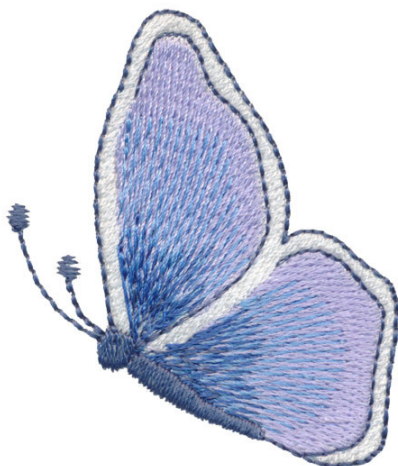

## 80328-14 Spring Wishes Butterfly 3

Size Inches:                      Size mm:                      Stitch Count:

1.94 X 1.74 in.    49.28 X 44.20 mm    4379 St.

	1.Light Yellow Wings.....	0520
	2.Medium Yellow Wing Shading.....	0713
	3.Orange Wing Shading.....	0904
	4.Gold Butterfly Detail.....	0922
	5.Dark Brown Body.....	1055

## 80328-15 Spring Wishes Butterfly 4

Size Inches:                      Size mm:                      Stitch Count:

2.25 X 1.93 in.    57.15 X 49.02 mm    4929 St.

	1.White Butterfly Detail.....	0010
	2.Lavendar Butterfly Wings.....	3450
	3.Light Blue Butterfly Shading.....	3820
	4.Medium Blue Butterfly Shading.....	3620
	5.Dark Blue Butterfly Body.....	3654