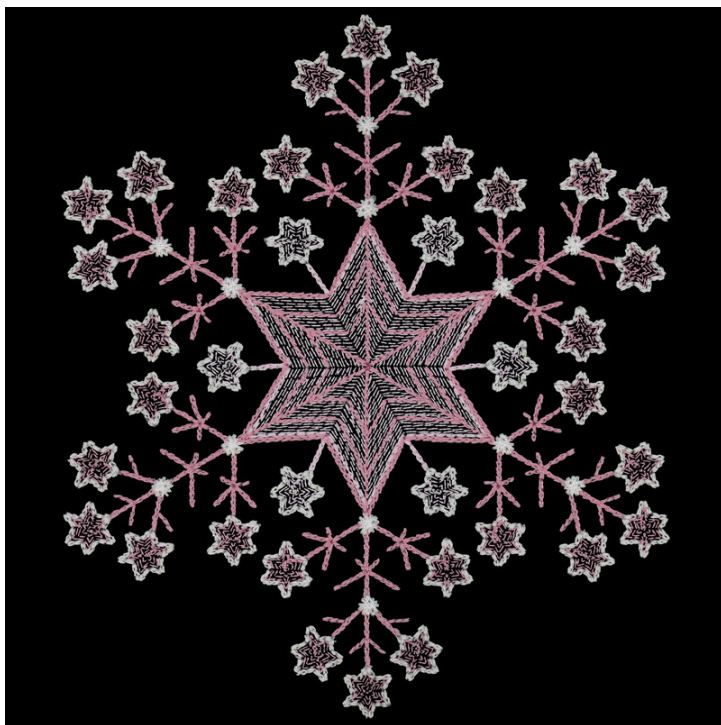

51313-04 Ombre Snowflake 4

Size Inches: Size mm: Stitch Count:

5.21 X 4.52 in. 132.33 X 114.81 mm 14657 St.

	1.Light Pink Detail.....	2363
	2.Dark Pink Detail.....	2152
	3.White Detail.....	0010