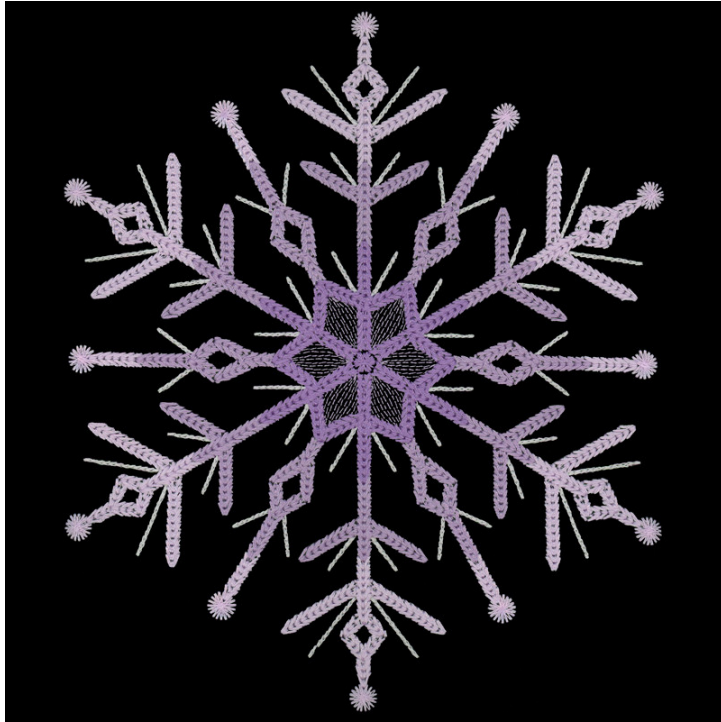

Note: Some designs in this collection may have been created using unique special stitches and/or techniques. To preserve design integrity when rescaling or rotating designs in your software, always rescale or rotate designs using the handles directly on-screen.

51313-03 Ombre Snowflake 3

Size Inches: Size mm: Stitch Count:

6.78 X 5.92 in. 172.21 X 150.37 mm 25510 St.

	1.White Detail.....	0010
	2.Light Purple Detail.....	2655
	3.Medium Purple Detail.....	3045
	4.Dark Purple Detail.....	2830