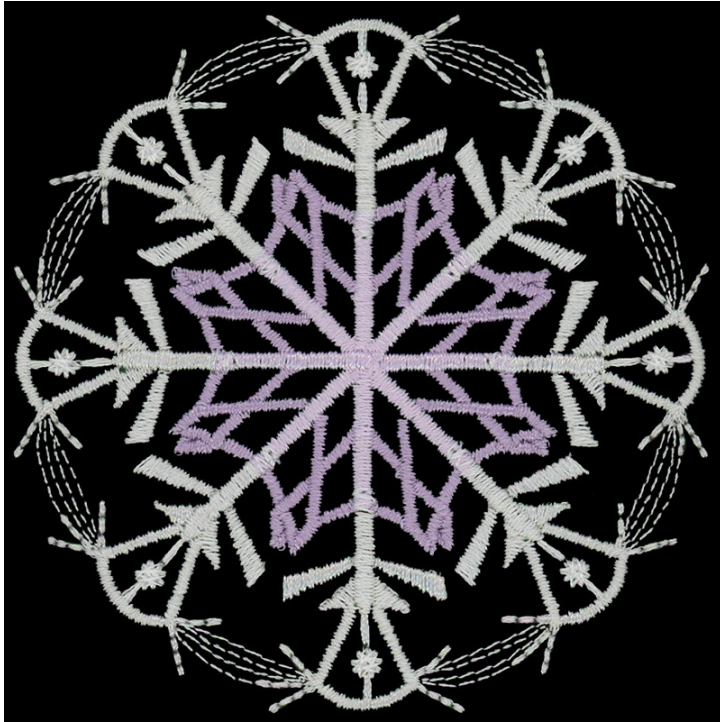

Note: Some designs in this collection may have been created using unique special stitches and/or techniques. To preserve design integrity when rescaling or rotating designs in your software, always rescale or rotate designs using the handles directly on-screen.

51313-07 Ombre Snowflake 7

Size Inches: Size mm: Stitch Count:
3.00 X 3.00 in.   76.20 X 76.20 mm   9393 St.

	1. Medium Pink Detail.....	3045
	2. Light Pink Detail.....	2655
	3. White Detail.....	0010