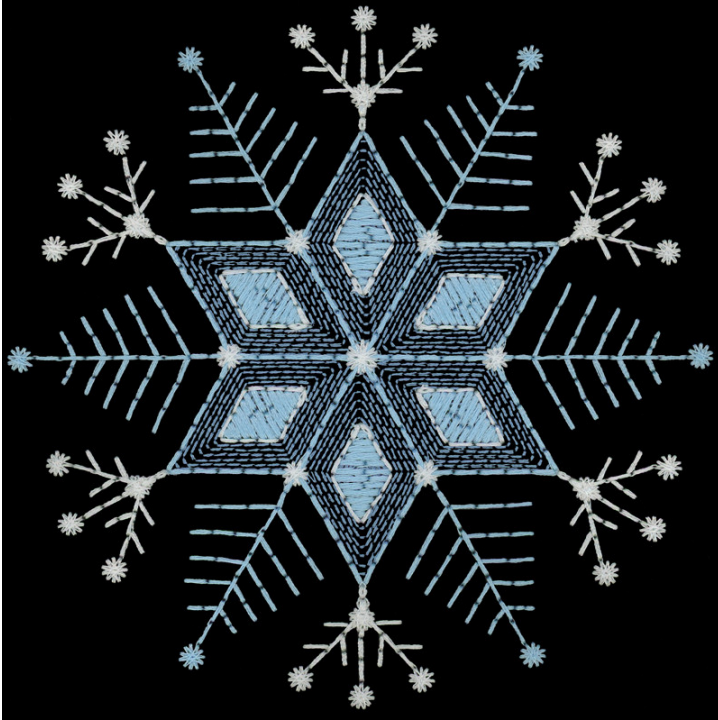

Note: Some designs in this collection may have been created using unique special stitches and/or techniques. To preserve design integrity when rescaling or rotating designs in your software, always rescale or rotate designs using the handles directly on-screen.

51313-05 Ombre Snowflake 5

Size Inches: Size mm: Stitch Count:

4.78 X 4.86 in. 121.41 X 123.44 mm 8521 St.

	1. Medium Blue Detail.....	3830
	2. Light Blue Detail.....	3963
	3. White Detail.....	0010