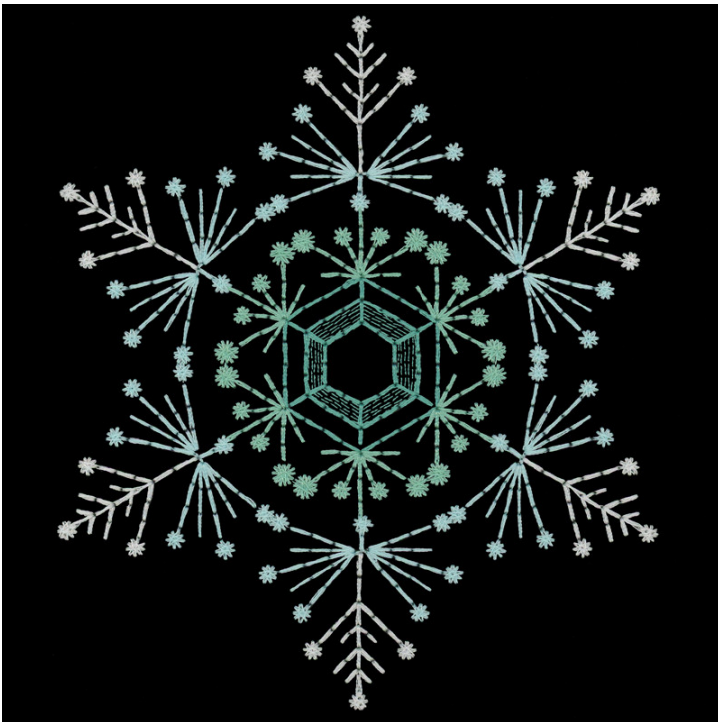

51313-04 Ombre Snowflake 4

Size Inches: Size mm: Stitch Count:

5.21 X 4.52 in. 132.33 X 114.81 mm 14657 St.

	1.Light Pink Detail.....	2363
	2.Dark Pink Detail.....	2152
	3.White Detail.....	0010

Note: Some designs in this collection may have been created using unique special stitches and/or techniques. To preserve design integrity when rescaling or rotating designs in your software, always rescale or rotate designs using the handles directly on-screen.

51313-05 Ombre Snowflake 5

Size Inches: Size mm: Stitch Count:

4.78 X 4.86 in. 121.41 X 123.44 mm 8521 St.

	1. Medium Blue Detail.....	3830
	2. Light Blue Detail.....	3963
	3. White Detail.....	0010

51313-06 Ombre Snowflake 6