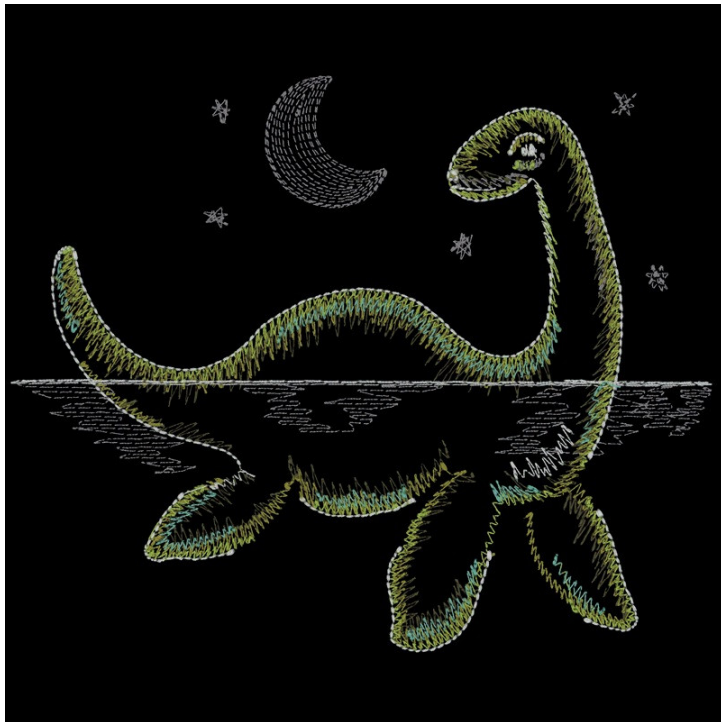

Note: Some designs in this collection may have been created using unique special stitches and/or techniques. To preserve design integrity when rescaling or rotating designs in your software, always rescale or rotate designs using the handles directly on-screen.

51306-03 Mythic Nessie

Size Inches: Size mm: Stitch Count:
6.24 X 5.11 in.   158.50 X 129.79 mm   7439 St.

	1.Gray Detail.....	3274
	2.Dark Green Detial.....	5944
	3.Yellowgreen Detail.....	6043
	4.Erin Green Detail.....	5912
	5.Eggshell Detail.....	0101
	6.Baccarat Green Detail.....	5115