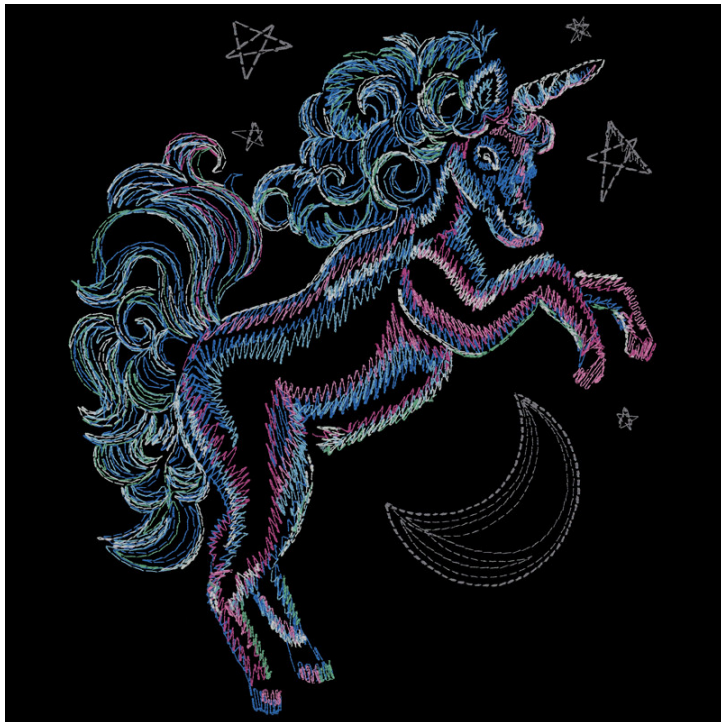

Note: Some designs in this collection may have been created using unique special stitches and/or techniques. To preserve design integrity when rescaling or rotating designs in your software, always rescale or rotate designs using the handles directly on-screen.

51306-07 Mythic Unicorn

Size Inches: Size mm: Stitch Count:

6.49 X 5.46 in. 164.85 X 138.68 mm 10491 St.

	1.Dark Blue Detail.....	3900
	2.Purple Detail.....	2723
	3.Light Blue Detail.....	3920
	4.Pink Detail.....	2532
	5.Trellis Green Detail.....	5210
	6.Eggshell Detail.....	0101
	7.Gray Detail.....	3274