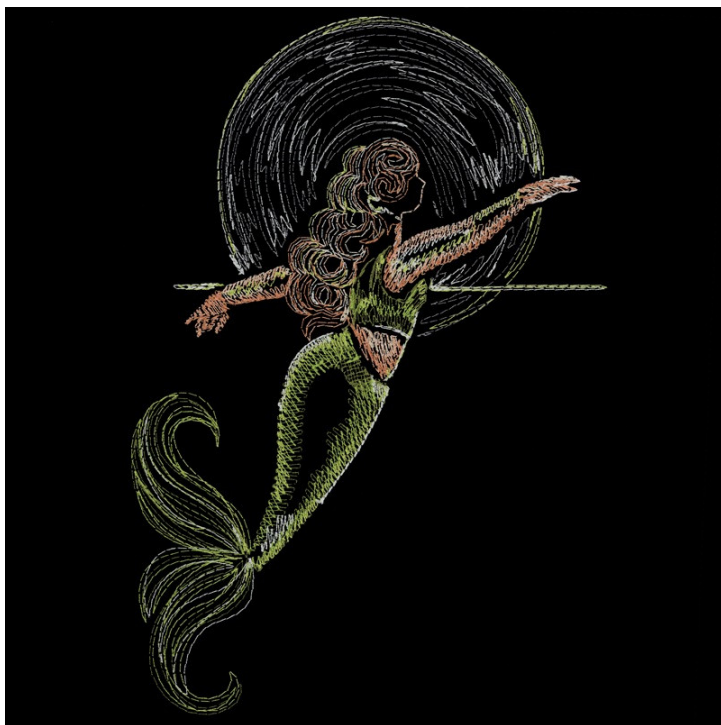

51306-08 Mythic Mermaid

Size Inches: Size mm: Stitch Count:
7.67 X 5.24 in.   194.82 X 133.10 mm   7101 St.

	1. Gray Detail.....	3274
	2. Salmon Detail.....	1352
	3. Shrimp Pink Detail.....	1060
	4. Dark Green Detail.....	5933
	5. Erin Green Detail.....	5912
	6. Orange Detail.....	1332
	7. Tamarack Detail.....	6011
	8. Eggshell Detail.....	0101