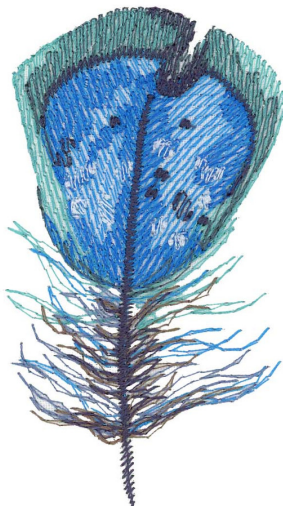

Note: Some designs in this collection may have been created using unique special stitches and/or techniques. To preserve design integrity when rescaling or rotating designs in your software, always rescale or rotate designs using the handles directly on-screen.

51295-03 Watercolor Feather 3

Size Inches: Size mm: Stitch Count:

3.42 X 1.96 in.   86.87 X 49.78 mm   4466 St.

	1.Aqua Shading.....	4620
	2.Light Blue Shading.....	3906
	3.Medium Blue Shading.....	3900
	4.Gray Shading.....	3953
	5.Brown Shading.....	0776
	6.Dark Aqua Shading.....	4643
	7.Dark Blue Shading.....	3444
	8.White Shading.....	0010