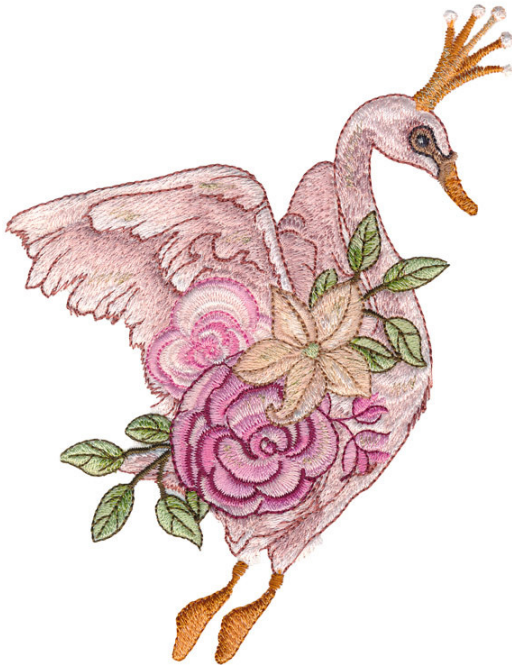

Note: Some designs in this collection may have been created using unique special stitches and/or techniques. To preserve design integrity when rescaling or rotating designs in your software, always rescale or rotate designs using the handles directly on-screen.

51268-06 Crowned Swan 2

Size Inches: Size mm: Stitch Count:

6.31 X 4.67 in. 160.27 X 118.62 mm 28092 St.

	1.Swan Base Color.....	2170
	2.Blush Detail.....	2171
	3.White Detail.....	0015
	4.Pink Detail.....	1755
	5.Teaberry Detail.....	2051
	6.Rusty Rose Detail.....	1543
	7.Light Green Leaves.....	6051
	8.Green Leaves.....	5833
	9.Umber Stems and Outlines.....	0465
	10.Blush Petals.....	2171
	11.Soft Pink Petals.....	2550
	12.Medium Pink Petals.....	2532
	13.Light Pink Detail.....	2170
	14.Burgundy Detail.....	2222
	15.Shrimp Pink Petals.....	1060
	16.Twine Petals.....	1760
	17.Orange Detail.....	1010
	18.Dark Orange Detail.....	0931
	19.Brown Detail.....	0853
	20.Charcoal Detail.....	4174
	21.White Detail.....	0015
	22.Pale Gold Metallic Detail.....	7011