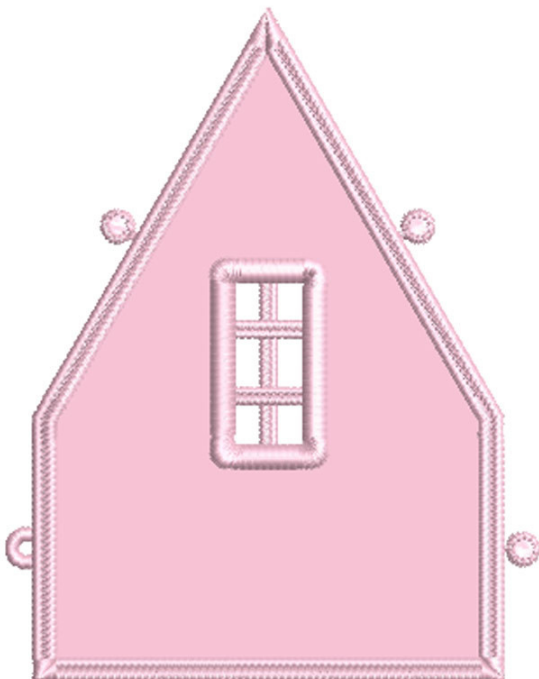

51265-14 House 3 Back Wall FSA

Size Inches: Size mm: Stitch Count:
4.53 X 3.58 in.   115.06 X 90.93 mm   6622 St.

1. Pink Front/White Back Fabric 2650
2. Cut Line and Tackdown.....2650
3. Cover Stitch.....2650