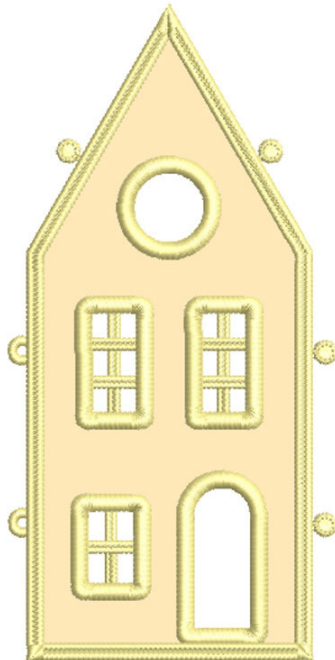

Note: Some designs in this collection may have been created using unique special stitches and/or techniques. To preserve design integrity when rescaling or rotating designs in your software, always rescale or rotate designs using the handles directly on-screen.

51265-07 House 2 Front Wall FSA

Size Inches: Size mm: Stitch Count:

6.27 X 3.13 in. 159.26 X 79.50 mm 11922 St.

1. Yellow Front/White Back Fabric 0520
2. Cut Line and Tackdown.....0520
3. Cover Stitch.....0520