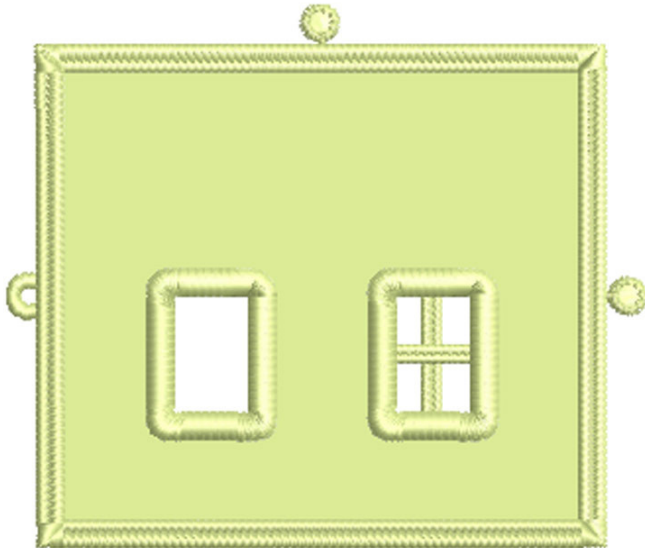

Note: Some designs in this collection may have been created using unique special stitches and/or techniques. To preserve design integrity when rescaling or rotating designs in your software, always rescale or rotate designs using the handles directly on-screen.

51265-03 House 1 Side Wall 1 FSA

Size Inches: Size mm: Stitch Count:

3.25 X 3.81 in.   82.55 X 96.77 mm   6597 St.

- 1.Green Front/White Back Fabric 6051
- 2.Cut Line and Tackdown.....6051
- 3.Cover Stitch.....6051