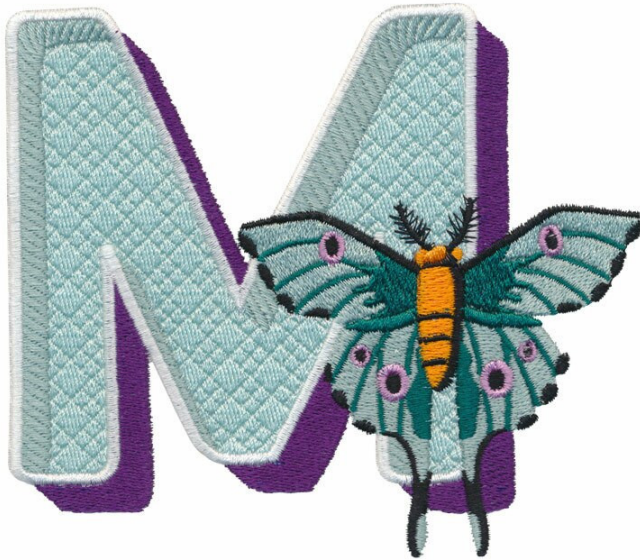

Note: Some designs in this collection may have been created using unique special stitches and/or techniques. To preserve design integrity when rescaling or rotating designs in your software, always rescale or rotate designs using the handles directly on-screen.

51250-13 Butterfly M

Size Inches: Size mm: Stitch Count:
4.37 X 5.03 in. 111.00 X 127.76 mm 35181 St.

	1. Letter.....	4250
	2. Letter Shading.....	4752
	3. Dark Purple Letter Shading.....	2702
	4. White Outlines.....	0015
	5. Wings.....	4752
	6. Dark Green Wing Detail.....	5005
	7. Orange Body.....	1200
	8. Black Detail.....	0020
	9. Light Purple Wing Detail.....	2640