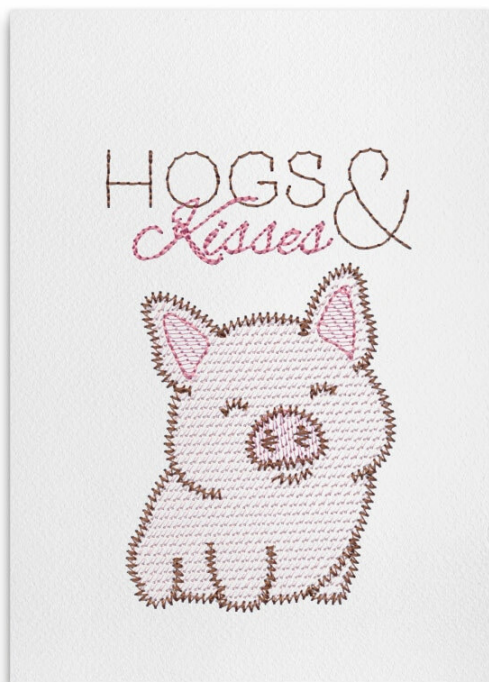

51246-01L Hogs & Kisses

Size Inches: Size mm: Stitch Count:

7.00 X 5.00 in. 177.80 X 127.00 mm 5471 St.

| | | |
|---|-----------------------------|------|
|  | 1.Card Placement Guide..... | 0015 |
|  | 2.Pink Detail..... | 1860 |
|  | 3.Dark Pink Detail..... | 2152 |
|  | 4.Brown Detail..... | 1055 |
|  | 5.Brown Lettering..... | 1055 |
|  | 6.Pink Lettering..... | 2152 |