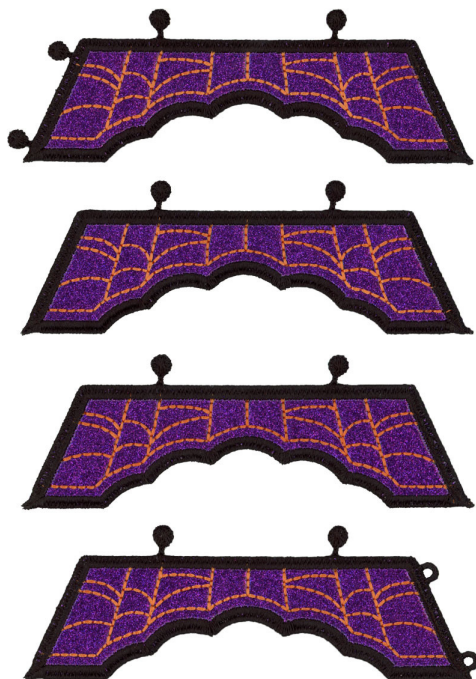

12987-06 Tall Lantern Stand FSA

Size Inches: Size mm: Stitch Count:

7.89 X 5.51 in. 200.41 X 139.95 mm 24264 St.

- 1.Fiber Form/Purple Vinyl Placement 1220
- 2.Cut Line and Tackdown.....1220
- 3.Webs.....1220
- 4.Cover Stitch.....0020