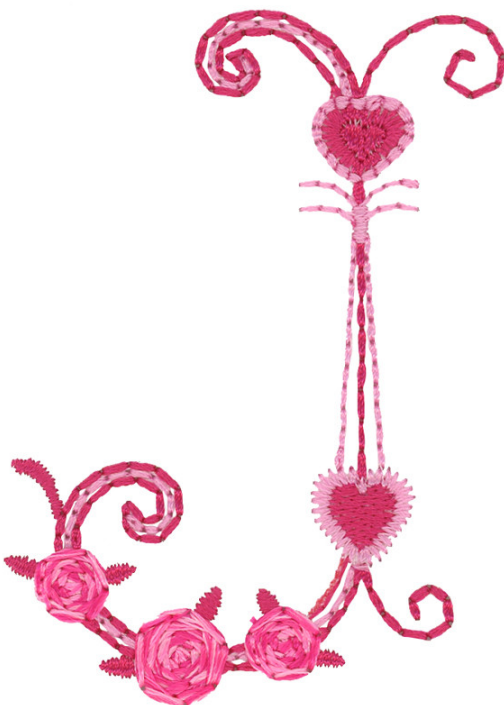

12966-10 Love Letter J | 12966-10

Size Inches: Size mm: Stitch Count:
3.09 X 2.25 in.   78.49 X 57.15 mm   3061 St.

- 1.Ruby Detail.....2300
- 2.Pink Detail.....2560
- 3.Raspberries and Cream Detail.....9923