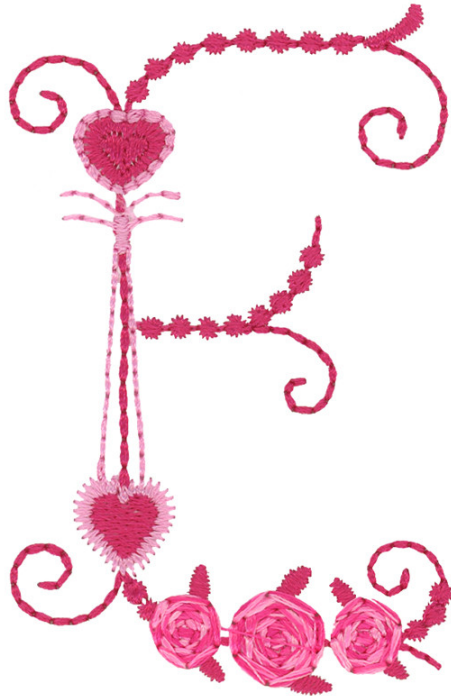

Note: Some designs in this collection may have been created using unique special stitches and/or techniques. To preserve design integrity when rescaling or rotating designs in your software, always rescale or rotate designs using the handles directly on-screen.

12966-05 Love Letter E | 12966-05

Size Inches: Size mm: Stitch Count:
3.12 X 2.00 in.   79.25 X 50.80 mm   3210 St.

	1.Ruby Detail.....	2300
	2.Pink Detail.....	2560
	3.Raspberries and Cream Detail.....	9923