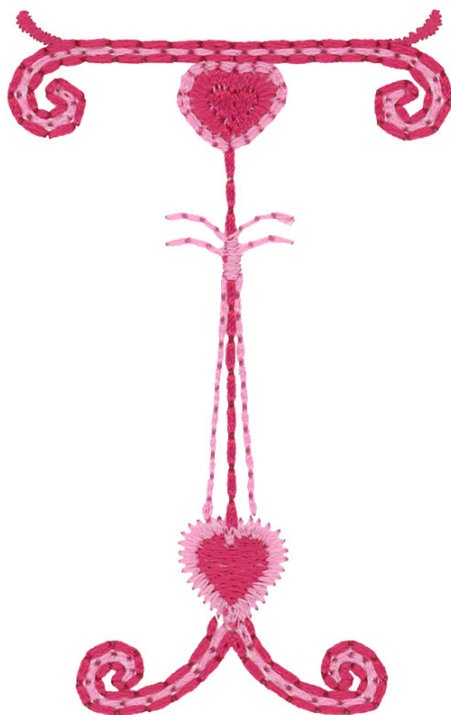

12966-20 Love Letter T | 12966-20
Size Inches: Size mm: Stitch Count:
2.96 X 1.87 in.   75.18 X 47.50 mm   2239 St.

- 1.Ruby Detail.....2300
- 2.Pink Detail.....2560