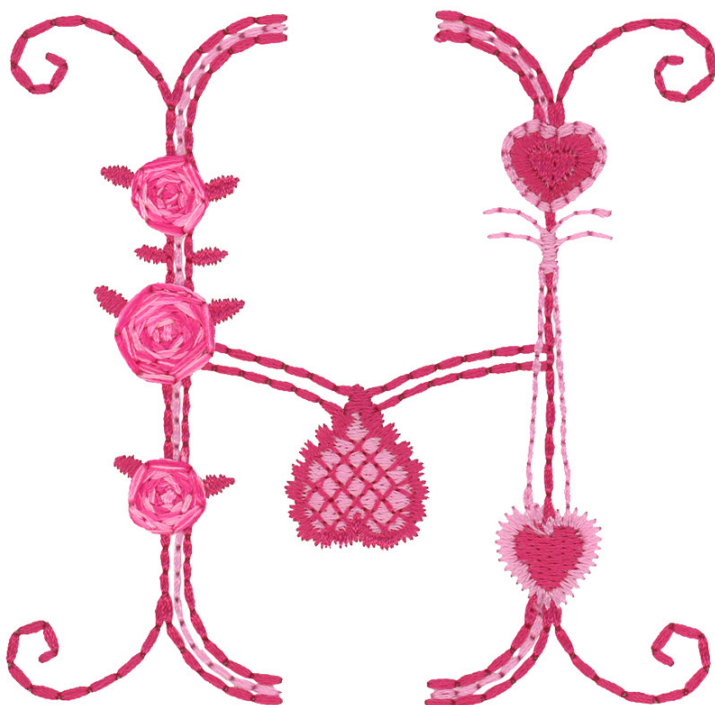

12966-08 Love Letter H | 12966-08

Size Inches: Size mm: Stitch Count:
2.97 X 3.03 in.   75.44 X 76.96 mm   4168 St.

	1.Pink Heart.....	2560
	2.Ruby Detail.....	2300
	3.Pink Detail.....	2560
	4.Raspberries and Cream Detail.....	9923