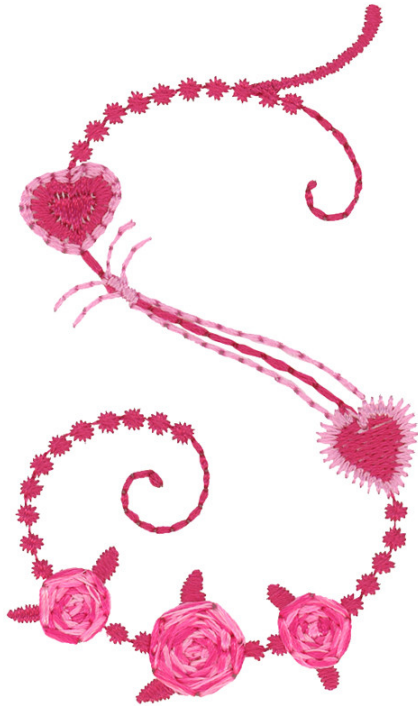

Note: Some designs in this collection may have been created using unique special stitches and/or techniques. To preserve design integrity when rescaling or rotating designs in your software, always rescale or rotate designs using the handles directly on-screen.

12966-19 Love Letter S | 12966-19
Size Inches: Size mm: Stitch Count:
3.17 X 1.83 in.   80.52 X 46.48 mm   2887 St.

- 1.Ruby Detail.....2300
- 2.Pink Detail.....2560
- 3.Raspberries and Cream Detail.....9923