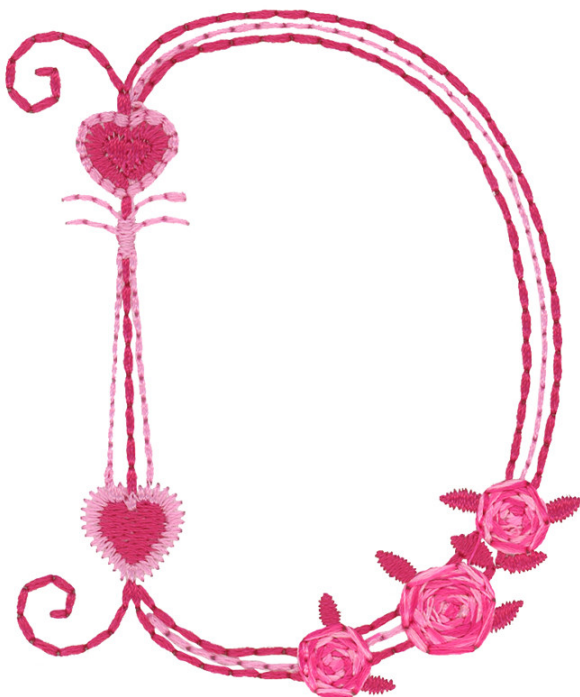

12966-04 Love Letter D | 12966-04

Size Inches: Size mm: Stitch Count:
3.05 X 2.54 in.   77.47 X 64.52 mm   3370 St.

	1.Ruby Detail.....	2300
	2.Pink Detail.....	2560
	3.Raspberries and Cream Detail.....	9923