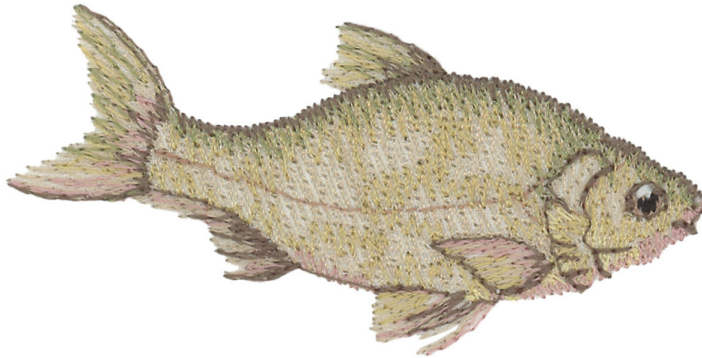

Note: Some designs in this collection may have been created using unique special stitches and/or techniques. To preserve design integrity when rescaling or rotating designs in your software, always rescale or rotate designs using the handles directly on-screen.

12952-07 Painted Fish 7

Size Inches: Size mm: Stitch Count:

1.40 X 3.00 in.   35.56 X 76.20 mm   3354 St.

	1.Fish.....	0861
	2.Fish.....	0520
	3.Fish.....	1061
	4.Fish.....	0643
	5.Fish.....	2051
	6.Fish.....	0453
	7.Fish.....	0776
	8.Eye.....	0020
	9.Eye.....	0010