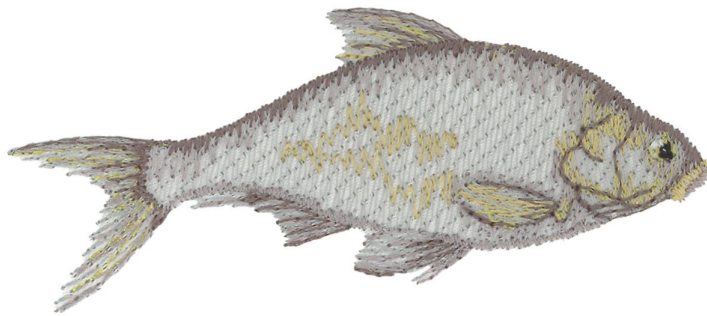

Note: Some designs in this collection may have been created using unique special stitches and/or techniques. To preserve design integrity when rescaling or rotating designs in your software, always rescale or rotate designs using the handles directly on-screen.

12952-13 Painted Fish 13

Size Inches: Size mm: Stitch Count:

1.61 X 3.69 in.   40.89 X 93.73 mm   3673 St.

■	1.Fish.....	0142
■	2.Fish.....	0643
■	3.Fish.....	0352
■	4.Fish.....	1972
■	5.Fish.....	0111
■	6.Eye.....	0020
■	7.Eye.....	0010