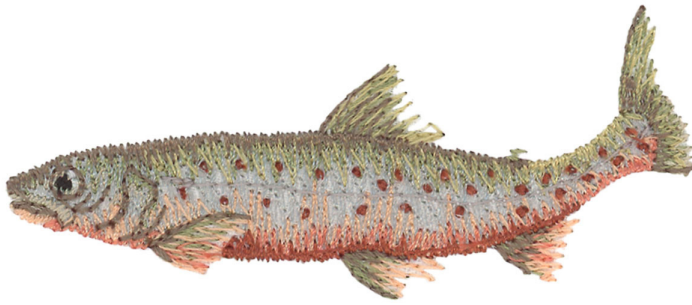

Note: Some designs in this collection may have been created using unique special stitches and/or techniques. To preserve design integrity when rescaling or rotating designs in your software, always rescale or rotate designs using the handles directly on-screen.

12952-09 Painted Fish 9

Size Inches: Size mm: Stitch Count:

1.32 X 3.11 in.   33.53 X 78.99 mm   3656 St.

■	1.Fish.....	0142
■	2.Fish.....	0453
■	3.Fish.....	0861
■	4.Fish.....	0643
■	5.Fish.....	1362
■	6.Fish.....	1430
■	7.Fish.....	1972
■	8.Fish.....	0128
■	9.Fish.....	1322
■	10.Eye.....	0020
□	11.Eye.....	0010