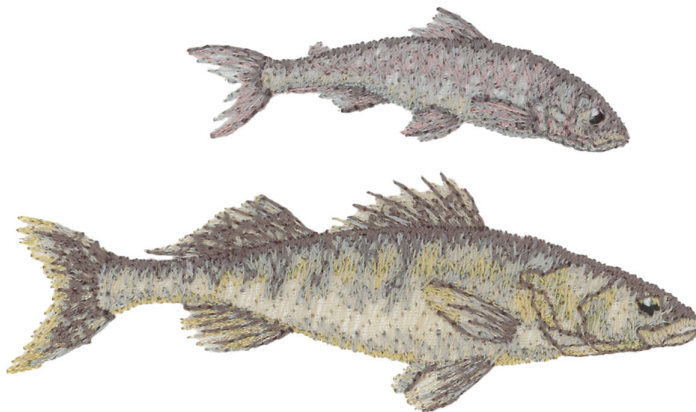

Note: Some designs in this collection may have been created using unique special stitches and/or techniques. To preserve design integrity when rescaling or rotating designs in your software, always rescale or rotate designs using the handles directly on-screen.

12952-11 Painted Fishes 11

Size Inches: Size mm: Stitch Count:

2.05 X 3.50 in.   52.07 X 88.90 mm   6642 St.

	1.Bottom Fish.....	0453
	2.Fishes.....	0861
	3.Bottom Fish.....	0643
	4.Fishes.....	0142
	5.Top Fish.....	2051
	6.Top Fish.....	1972
	7.Fishes.....	4074
	8.Bottom Fish.....	0111
	9.Eyes.....	0020
	10.Eyes.....	0010