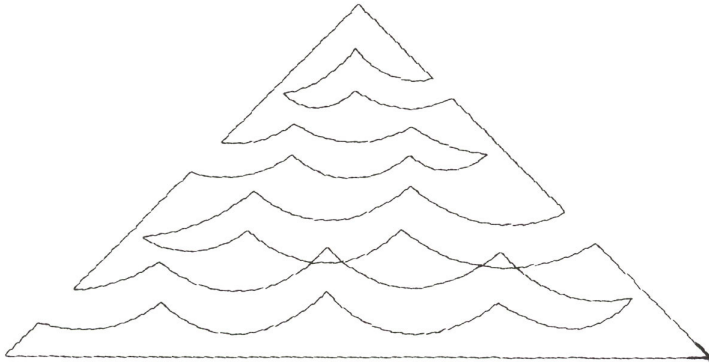

Note: Some designs in this collection may have been created using unique special stitches and/or techniques. To preserve design integrity when rescaling or rotating designs in your software, always rescale or rotate designs using the handles directly on-screen.

12949-19 Lake Life Triangle 1 Sing

Size Inches: Size mm: Stitch Count:
2.48 X 4.97 in. 62.99 X 126.24 mm 512 St.

■ 1.Single Color Design.....0020