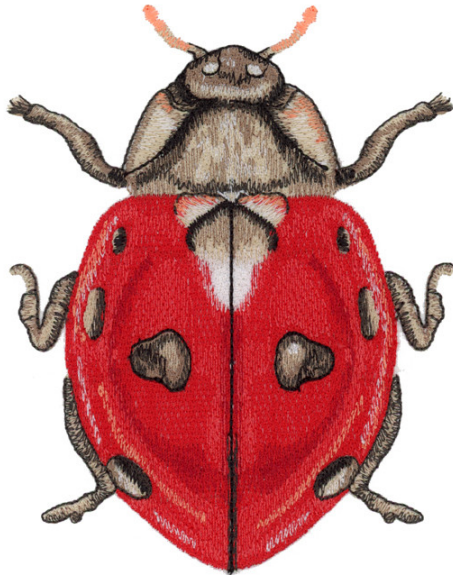

12920-01 Lady Beetle

Size Inches: Size mm: Stitch Count:

5.36 X 4.21 in. 136.14 X 106.93 mm 27472 St.

	1.Light Brown Detail.....	0761
	2.Dark Rattan Detail.....	0763
	3.Red Detail.....	1704
	4.Light Red Detail.....	1730
	5.Dark Red Detail.....	1911
	6.Dark Brown Detail.....	0576
	7.White Detail.....	0015
	8.Black Detail.....	0020
	9.Salmon Detail.....	1352

12920-02 Lady Beetle Sketch

Size Inches: Size mm: Stitch Count:

5.00 X 2.34 in. 127.00 X 59.44 mm 5260 St.

	1.Light Brown Detail.....	0672
	2.Brown Detail.....	0874

Note: Some designs in this collection may have been created using unique special stitches and/or techniques. To preserve design integrity when rescaling or rotating designs in your software, always rescale or rotate designs using the handles directly on-screen.