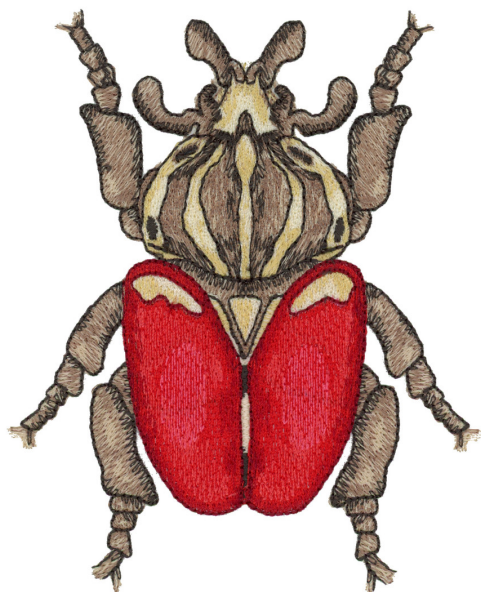

12920-20 Ulysses Butterfly Sketch

Size Inches: Size mm: Stitch Count:

3.50 X 3.98 in. 88.90 X 101.09 mm 7413 St.

	1.Light Brown Detail.....	0672
	2.Brown Detail.....	0874

Note: Some designs in this collection may have been created using unique special stitches and/or techniques. To preserve design integrity when rescaling or rotating designs in your software, always rescale or rotate designs using the handles directly on-screen.

12920-21 Ulysses Butterfly Scienti

Size Inches: Size mm: Stitch Count:

3.51 X 5.47 in. 89.15 X 138.94 mm 7267 St.

■ 1. Single Color Design.....0874

ULYSSES BUTTERFLY

Papilio Ulysses

Animalia - Arthropoda

Insecta - Lepidoptera

Papilionidae - Papilia

P. ulysses

12920-22 Goliathus

Size Inches: Size mm: Stitch Count:

4.81 X 3.94 in. 122.17 X 100.08 mm 26346 St.

■ 1. Light Brown Detail.....0761
 ■ 2. Vanilla Detail.....0660
 ■ 3. Tan Detail.....0741
 ■ 4. Dark Rattan Detail.....0763
 ■ 5. Dark Brown Detail.....0576
 ■ 6. Red Detail.....1704
 ■ 7. Light Red Detail.....1730
 ■ 8. Dark Red Detail.....1911
 ■ 9. Maroon Detail.....2113
 ■ 10. Pink Detail.....1753