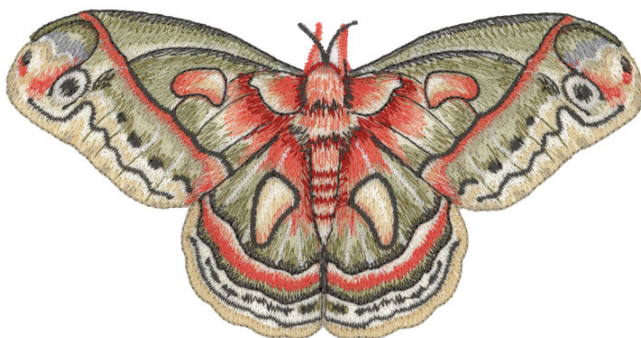

12920-15 Halloween Pennant Scienti

Size Inches: Size mm: Stitch Count:

3.49 X 5.33 in. 88.65 X 135.38 mm 7298 St.

■ 1. Single Color Design.....0874

HALLOWEEN PENNANT

Celithemis eponina

Animalia - Arthropoda

Insecta - Odonata

Anisoptera - Libellulidae

Celithemis - Cepanina

12920-16 Cecropia Moth

Size Inches: Size mm: Stitch Count:

6.61 X 3.44 in. 167.89 X 87.38 mm 33874 St.

■ 1. Vanilla Detail.....0660
 ■ 2. Gray Detail.....6071
 ■ 3. Green Detail.....0453
 ■ 4. Olive Detail.....0454
 ■ 5. Tan Detail.....0651
 ■ 6. Blue Detail.....3853
 ■ 7. Melon Detail.....1430
 ■ 8. Red Detail.....1600
 ■ 9. Brick Red Detail.....1514
 ■ 10. Light Sage Detail.....0555
 ■ 11. White Detail.....0015
 ■ 12. Dark Brown Detail.....0134