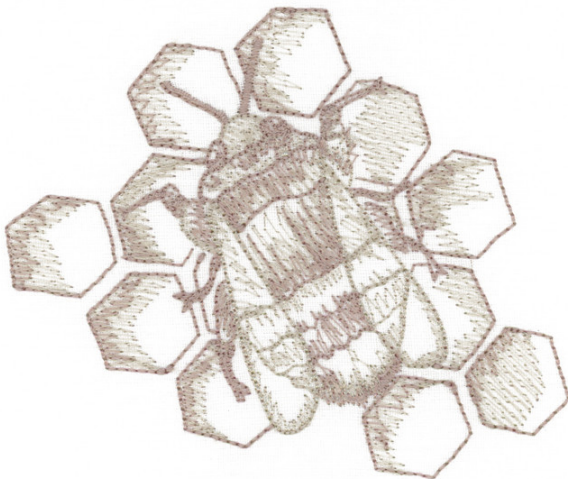

Note: Some designs in this collection may have been created using unique special stitches and/or techniques. To preserve design integrity when rescaling or rotating designs in your software, always rescale or rotate designs using the handles directly on-screen.

12920-05 Bumble Bee Sketch

Size Inches: Size mm: Stitch Count:

3.49 X 4.24 in. 88.65 X 107.70 mm 6776 St.

- 1.Light Brown Detail.....0672
- 2.Brown Detail.....0874

12920-06 Bumble Bee Scientific Nam

Size Inches: Size mm: Stitch Count:

3.09 X 4.27 in. 78.49 X 108.46 mm 5203 St.

- 1.Single Color Design.....0874

BUMBLEBEE

Bombus

Animalia - Arthropoda

Insecta - Hymenoptera

Apidae - Bombini