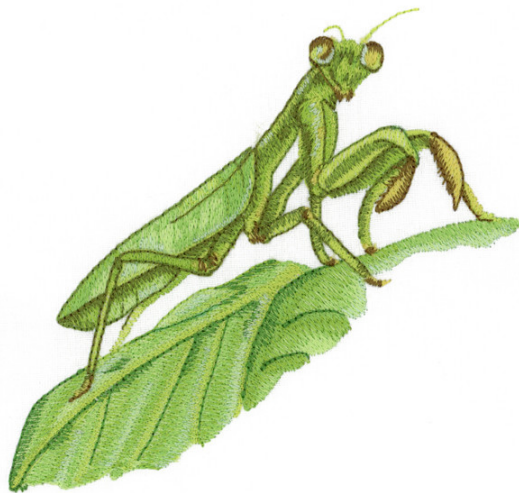

Note: Some designs in this collection may have been created using unique special stitches and/or techniques. To preserve design integrity when rescaling or rotating designs in your software, always rescale or rotate designs using the handles directly on-screen.

12920-07 Mantis | 12920-07

Size Inches: Size mm: Stitch Count:

4.95 X 4.66 in. 125.73 X 118.36 mm 21263 St.

	1.Mint Detail.....	5740
	2.Apple Green Detail.....	5730
	3.Erin Green Detail.....	5912
	4.Yellow Green Detail.....	6011
	5.Medium Green Detail.....	5722
	6.Green Detail.....	5833
	7.Dark Green Detail.....	5933
	8.Light Green Detail.....	5770
	9.Bronze Detail.....	0221
	10.Moss Detail.....	0345