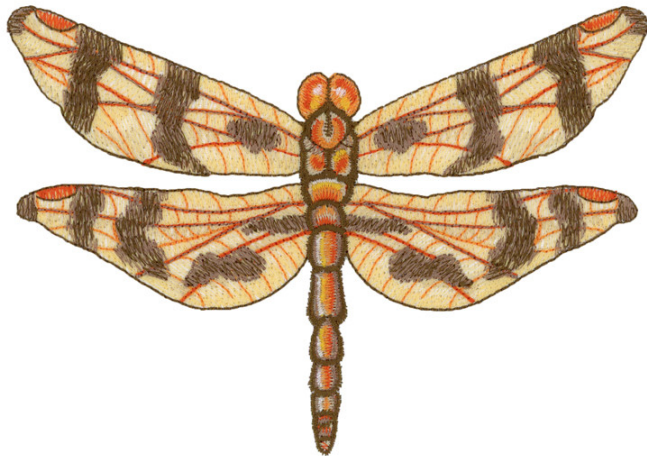

Note: Some designs in this collection may have been created using unique special stitches and/or techniques. To preserve design integrity when rescaling or rotating designs in your software, always rescale or rotate designs using the handles directly on-screen.

12920-13 Halloween Pennant

Size Inches: Size mm: Stitch Count:

6.51 X 4.61 in. 165.35 X 117.09 mm 25472 St.

	1. Light Yellow Detail.....	0640
	2. Tan Detail.....	0771
	3. Orange Detail.....	1200
	4. Dark Orange Detail.....	1321
	5. Dark Rattan Detail.....	0763
	6. Golden Brown Detail.....	0747
	7. Yellow Orange Detail.....	0703
	8. White Detail.....	0015