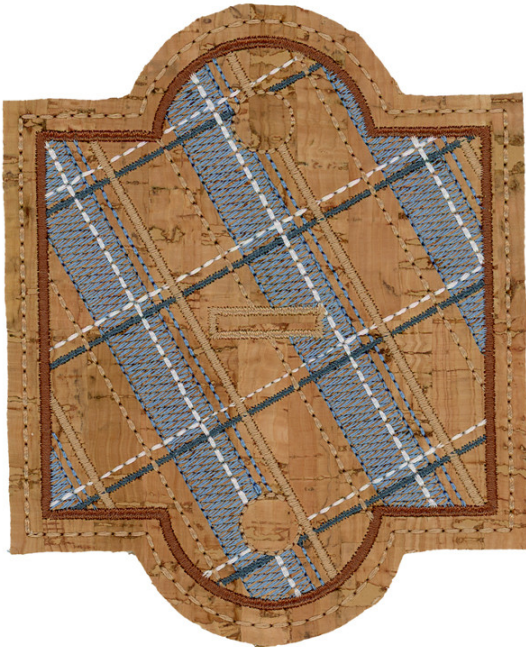

12915-01 Flower Cord Keeper FSA

Size Inches: Size mm: Stitch Count:

4.73 X 4.86 in. 120.14 X 123.44 mm 9235 St.

	1.Front Cork Placement Stitch.....	0904
	2.Orange Detail.....	0904
	3.Red Detail.....	1800
	4.Light Red Detail.....	1720
	5.Yellow Detail.....	0703
	6.Green Detail.....	5513
	7.Light Green Detail.....	5730
	8.Back Cork Placement Stitch.....	5730
	9.Tackdown.....	5730
	10.Buttonhole.....	0703

12915-02 Rainbow Cord Keeper FSA

Size Inches: Size mm: Stitch Count:

5.02 X 4.71 in. 127.51 X 119.63 mm 9755 St.

	1.Front Vinyl Placement Stitch.....	4103
	2.Blue Detail.....	4103
	3.Green Detail.....	5515
	4.Yellow Detail.....	0605
	5.Orange Detail.....	1300
	6.Red Detail.....	1800
	7.Purple Detail.....	2910
	8.Back Vinyl Placement Stitch.....	2910
	9.Tackdown.....	0020
	10.Buttonhole	0020

12915-03 Plaid Cord Keeper FSA

Size Inches: Size mm: Stitch Count:

4.78 X 3.89 in. 121.41 X 98.81 mm 12269 St.

	1.Front Cork Placement Stitch.....	3830
	2.Light Blue Detail.....	3830
	3.Dark Blue Detail.....	4643
	4.White Detail.....	0010
	5.Tan Detail.....	1123
	6.Brown Detail.....	1055
	7.Back Cork Placement Stitch.....	1123
	8.Tackdown.....	1123
	9.Buttonhole.....	1123