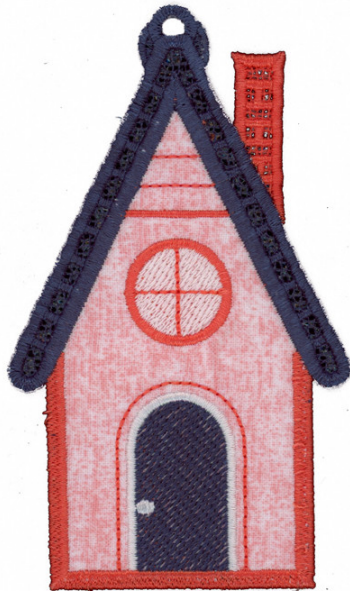

Note: Some designs in this collection may have been created using unique special stitches and/or techniques. To preserve design integrity when rescaling or rotating designs in your software, always rescale or rotate designs using the handles directly on-screen.

12905-10 House Ornament 2 FSA

Size Inches: Size mm: Stitch Count:

4.43 X 2.67 in. 112.52 X 67.82 mm 10572 St.

1. Pink Fabric Placement Stitch.....4133
2. Cut Line and Tackdown.....4133
3. Dark Blue Detail.....4133
4. White Detail.....0101
5. Light Red Detail.....1600
6. Back Fabric Cut Line and Tackdown.....1600
7. Light Red Lace Detail/ Match Bobbin.....1600
8. Dark Blue Lace Detail/ Match Bobbin.....4133