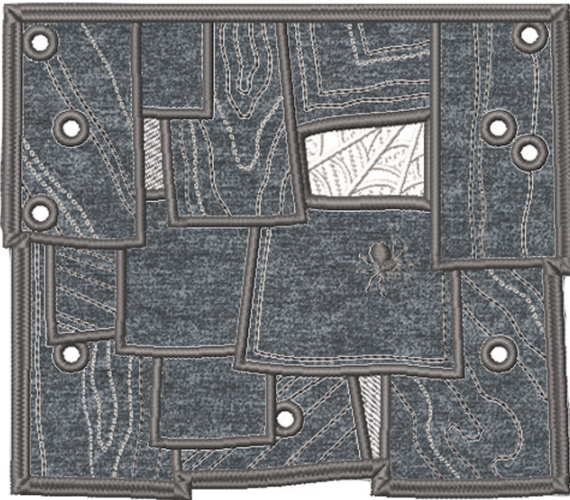

Note: Some designs in this collection may have been created using unique special stitches and/or techniques. To preserve design integrity when rescaling or rotating designs in your software, always rescale or rotate designs using the handles directly on-screen.

12902-09 Roof 1 FSA | 12902-09

Size Inches: Size mm: Stitch Count:

5.57 X 4.85 in. 141.48 X 123.19 mm 19900 St.

- 1.Gray Front/Black Back Fabric 0176
- 2.Cut Line and Tackdown.....0176
- 3.Light Gray Detail.....0176
- 4.Webs.....0010
- 5.Cover Stitch and Black Detail.....4174