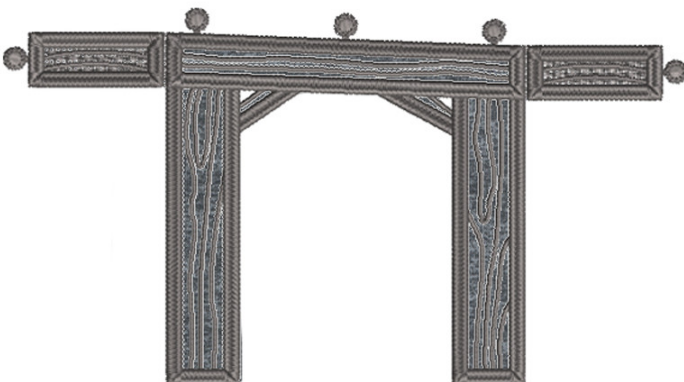

12902-08 Front Porch Pillars FSA

Size Inches: Size mm: Stitch Count:

6.65 X 3.69 in. 168.91 X 93.73 mm 15483 St.

- 1.Gray Front/Black Back Fabric 4174
- 2.Cut Line and Tackdown.....4174
- 3.Cover Stitch and Black Detail.....4174