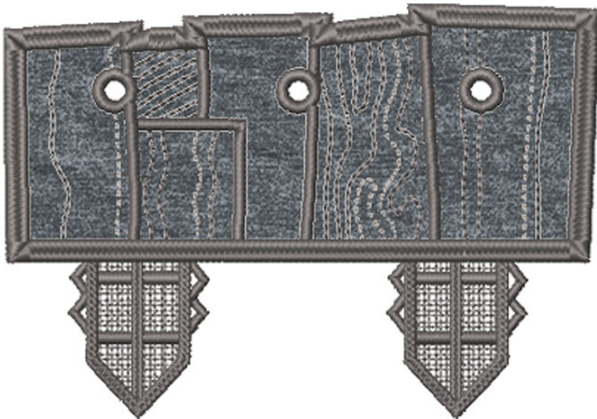

Note: Some designs in this collection may have been created using unique special stitches and/or techniques. To preserve design integrity when rescaling or rotating designs in your software, always rescale or rotate designs using the handles directly on-screen.

12902-07 Front Porch Roof FSA | 12

Size Inches: Size mm: Stitch Count:

4.73 X 3.41 in. 120.14 X 86.61 mm 13380 St.

- 1.Gray Front/Black Back Fabric 0176
- 2.Cut Line and Tackdown.....0176
- 3.Light Gray Detail.....0176
- 4.Cover Stitch and Black Detail.....4174