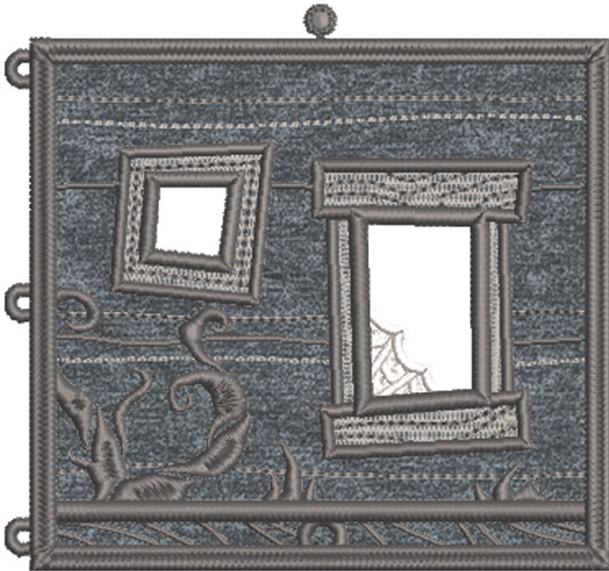

Note: Some designs in this collection may have been created using unique special stitches and/or techniques. To preserve design integrity when rescaling or rotating designs in your software, always rescale or rotate designs using the handles directly on-screen.

12902-01 Side Wall 1 FSA | 12902-0

Size Inches: Size mm: Stitch Count:

4.05 X 4.33 in. 102.87 X 109.98 mm 19360 St.

- 1.Gray Front/Black Back Fabric0176
- 2.Cut Line and Tackdown.....0176
- 3.Light Gray Detail.....0176
- 4.Webs.....0010
- 5.Cover Stitch and Black Detail.....4174