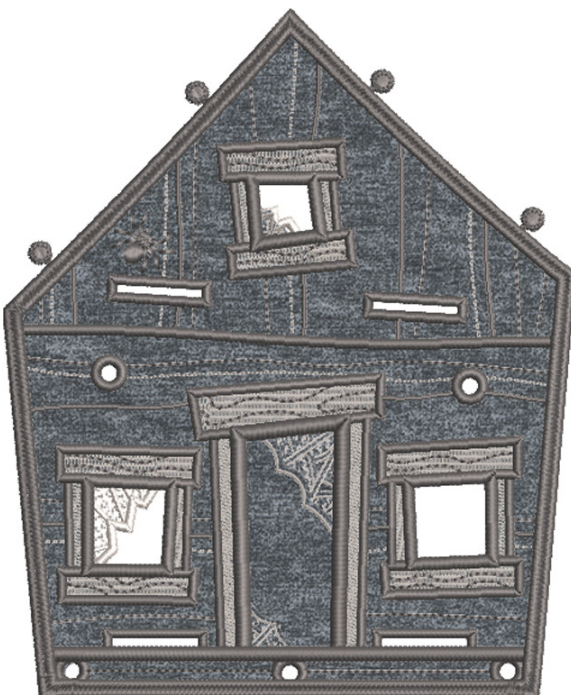

12902-01 Side Wall 1 FSA | 12902-0

Size Inches: Size mm: Stitch Count:

4.05 X 4.33 in. 102.87 X 109.98 mm 19360 St.

- 1.Gray Front/Black Back Fabric0176
- 2.Cut Line and Tackdown.....0176
- 3.Light Gray Detail.....0176
- 4.Webs.....0010
- 5.Cover Stitch and Black Detail.....4174

12902-02 Front Wall FSA | 12902-02

Size Inches: Size mm: Stitch Count:

6.74 X 5.56 in. 171.20 X 141.22 mm 34520 St.

- 1.Gray Front/Black Back Fabric0176
- 2.Cut Line and Tackdown.....0176
- 3.Light Gray Detail.....0176
- 4.Webs.....0010
- 5.Cover Stitch and Black Detail.....4174