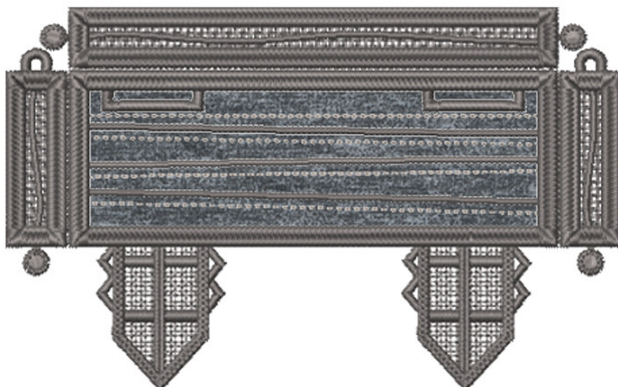

12902-06 Front Porch FSA | 12902-0

Size Inches: Size mm: Stitch Count:

5.32 X 3.42 in.   135.13 X 86.87 mm   21556 St.

■ 1.Gray Front/Black Back Fabric 0176
■ 2.Cut Line and Tackdown.....0176
■ 3.Light Gray Detail.....0176
■ 4.Cover Stitch and Black Detail.....4174