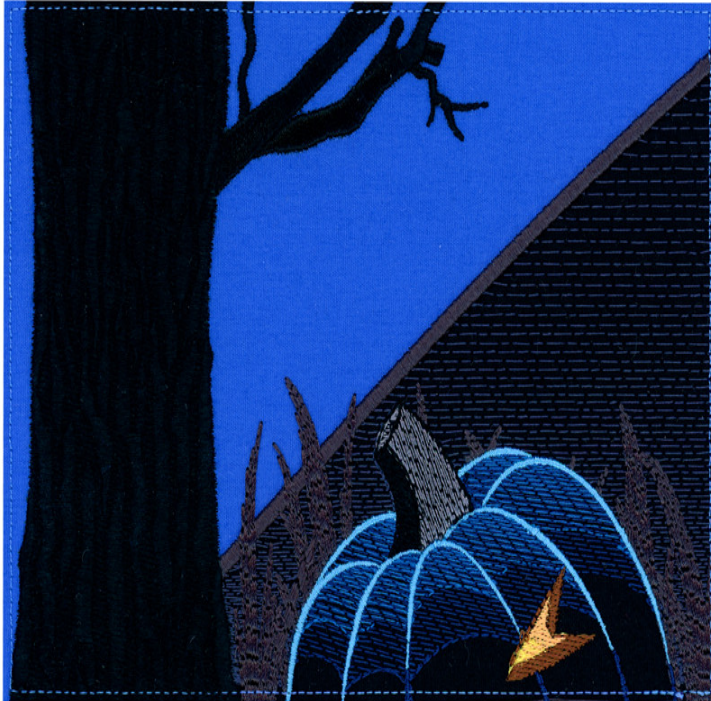

Note: Some designs in this collection may have been created using unique special stitches and/or techniques. To preserve design integrity when rescaling or rotating designs in your software, always rescale or rotate designs using the handles directly on-screen.

12901-25 Tile 25 | 12901-25

Size Inches: Size mm: Stitch Count:

6.67 X 4.51 in. 169.42 X 114.55 mm 26920 St.

■	1.Black Fabric Placement Stitch.....	3444
■	2.Cut Line and Tackdown.....	3444
■	3.Hill.....	3444
■	4.Hill Cover Stitch.....	4174
■	5.Tree.....	0020
■	6.Grass.....	4174
■	7.Blue Highlights.....	3644
■	8.Bright Blue Highlights.....	3902
■	9.Stem.....	0020
■	10.Stem Highlight.....	3274
■	11.Stem Detail.....	0020
■	12.Pumpkin Moonlight.....	3910
■	13.Pumpkin Blue Detail.....	3644
■	14.Eye.....	1030
■	15.Eye Highlight.....	0310
■	16.Eye Detail.....	0933
■	17.Seam/ Match Fabric.....	0020