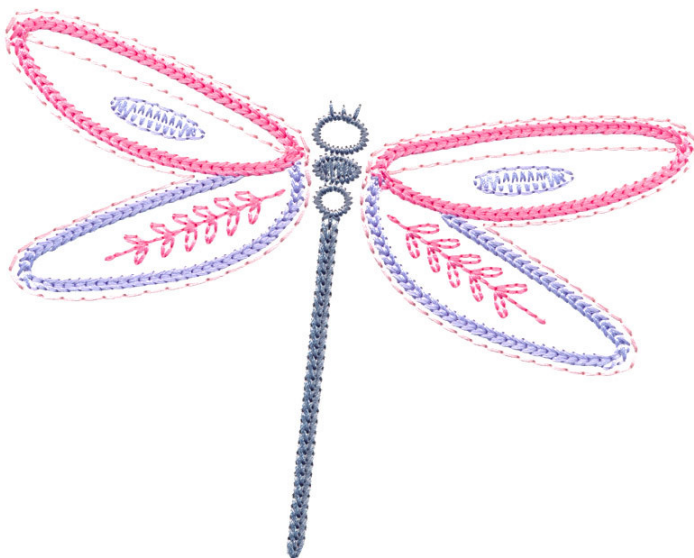

12878-04 Chainstitch Dragonfly

Size Inches: Size mm: Stitch Count:

5.17 X 6.41 in. 131.32 X 162.81 mm 10037 St.

	1.Gray Detail.....	3852
	2.Purple Detail.....	3450
	3.Dark Pink Detail.....	2530
	4.Light Pink Detail.....	2250