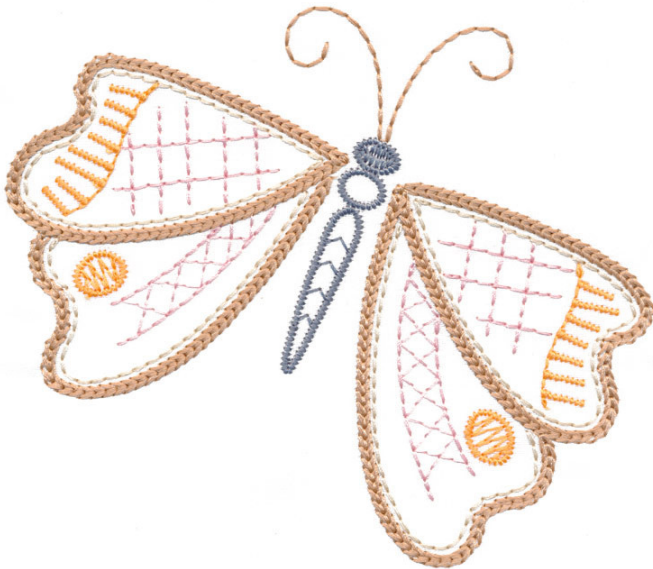

Note: Some designs in this collection may have been created using unique special stitches and/or techniques. To preserve design integrity when rescaling or rotating designs in your software, always rescale or rotate designs using the handles directly on-screen.

12878-07 Chainstitch Moth

Size Inches: Size mm: Stitch Count:

5.13 X 5.78 in. 130.30 X 146.81 mm 11465 St.

	1.Gray Detail.....	3852
	2.Tan Detail.....	1141
	3.Cream Detail.....	0781
	4.Light Pink Detail.....	2250
	5.Dark Orange Detail.....	1030