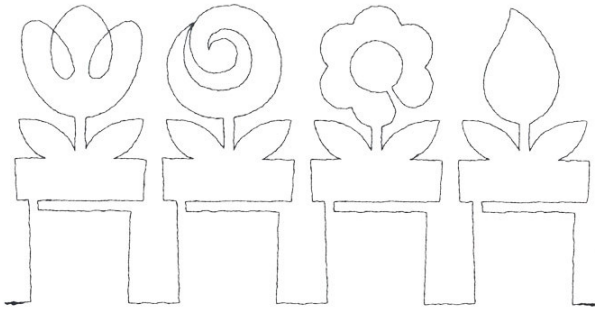

12873-14M Flower Pots Quilting Bord

Size Inches: Size mm: Stitch Count:

6.00 X 3.00 in. 152.40 X 76.20 mm 916 St.

■ 1.Single Color Design.....0020

12873-14S Flower Pots Quilting Bord

Size Inches: Size mm: Stitch Count: