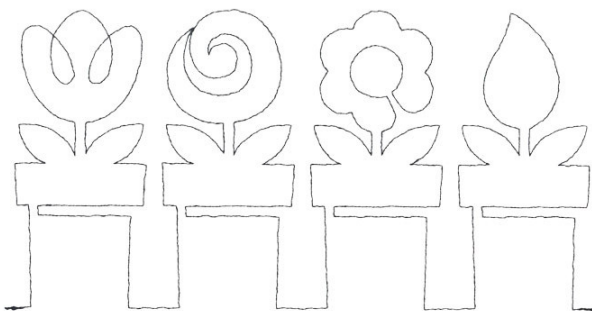

12873-14L Flower Pots Quilting Bord

Size Inches: Size mm: Stitch Count:

8.00 X 4.00 in. 203.20 X 101.60 mm 1149 St.

■ 1.Single Color Design.....0020