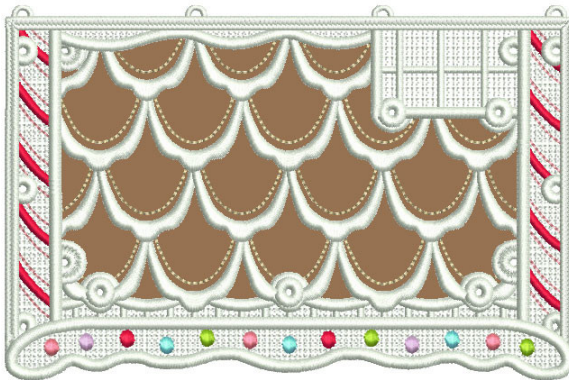

Note: Some designs in this collection may have been created using unique special stitches and/or techniques. To preserve design integrity when rescaling or rotating designs in your software, always rescale or rotate designs using the handles directly on-screen.

12512-05 Right Roof FSA

Size Inches: Size mm: Stitch Count:

6.58 X 4.34 in. 167.13 X 110.24 mm 40,088 St.

- ☐ 1.Right Roof Placement Stitch.....0015
- ☐ 2.Right Roof Cut Line and Tackdown.....0015
- ☐ 3.Tan Linework..... 1061
- ☐ 4.White Lace.....0015
- ☐ 5.Pink Candy and Stripes.....2220
- ☐ 6.Red Candy and Stripes.....1900
- ☐ 7.Green Candy.....5912
- ☐ 8.Purple Candy.....3040
- ☐ 9.Blue Candy.....4430
- ☐ 10.White Cover Stitch and Detail.....0015