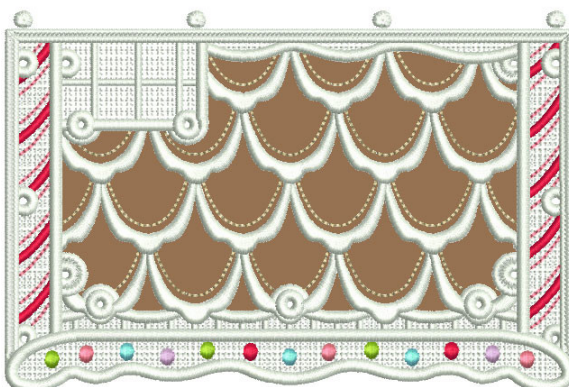

## 12512-05 Right Roof FSA

Size Inches:                      Size mm:                      Stitch Count:

6.58 X 4.34 in. 167.13 X 110.24 mm 40,088 St.

- 1.Right Roof Placement Stitch.....0015
- 2.Right Roof Cut Line and Tackdown.....0015
- 3.Tan Linework..... 1061
- 4.White Lace.....0015
- 5.Pink Candy and Stripes.....2220
- 6.Red Candy and Stripes.....1900
- 7.Green Candy.....5912
- 8.Purple Candy.....3040
- 9.Blue Candy.....4430
- 10.White Cover Stitch and Detail.....0015

## 12512-06 Left Roof FSA

Size Inches:                      Size mm:                      Stitch Count:

6.58 X 4.42 in. 167.13 X 112.27 mm 40,266 St.

- 1.Left Roof Placement Stitch.....0015
- 2.Left Roof Cut Line and Tackdown.....0015
- 3.Tan Linework.....1061
- 4.White Lace.....0015
- 5.Pink Candy and Stripes.....2220
- 6.Red Candy and Stripes.....1900
- 7.Green Candy.....5912
- 8.Purple Candy.....3040
- 9.Blue Candy.....4430
- 10.White Cover Stitch and Detail.....0015